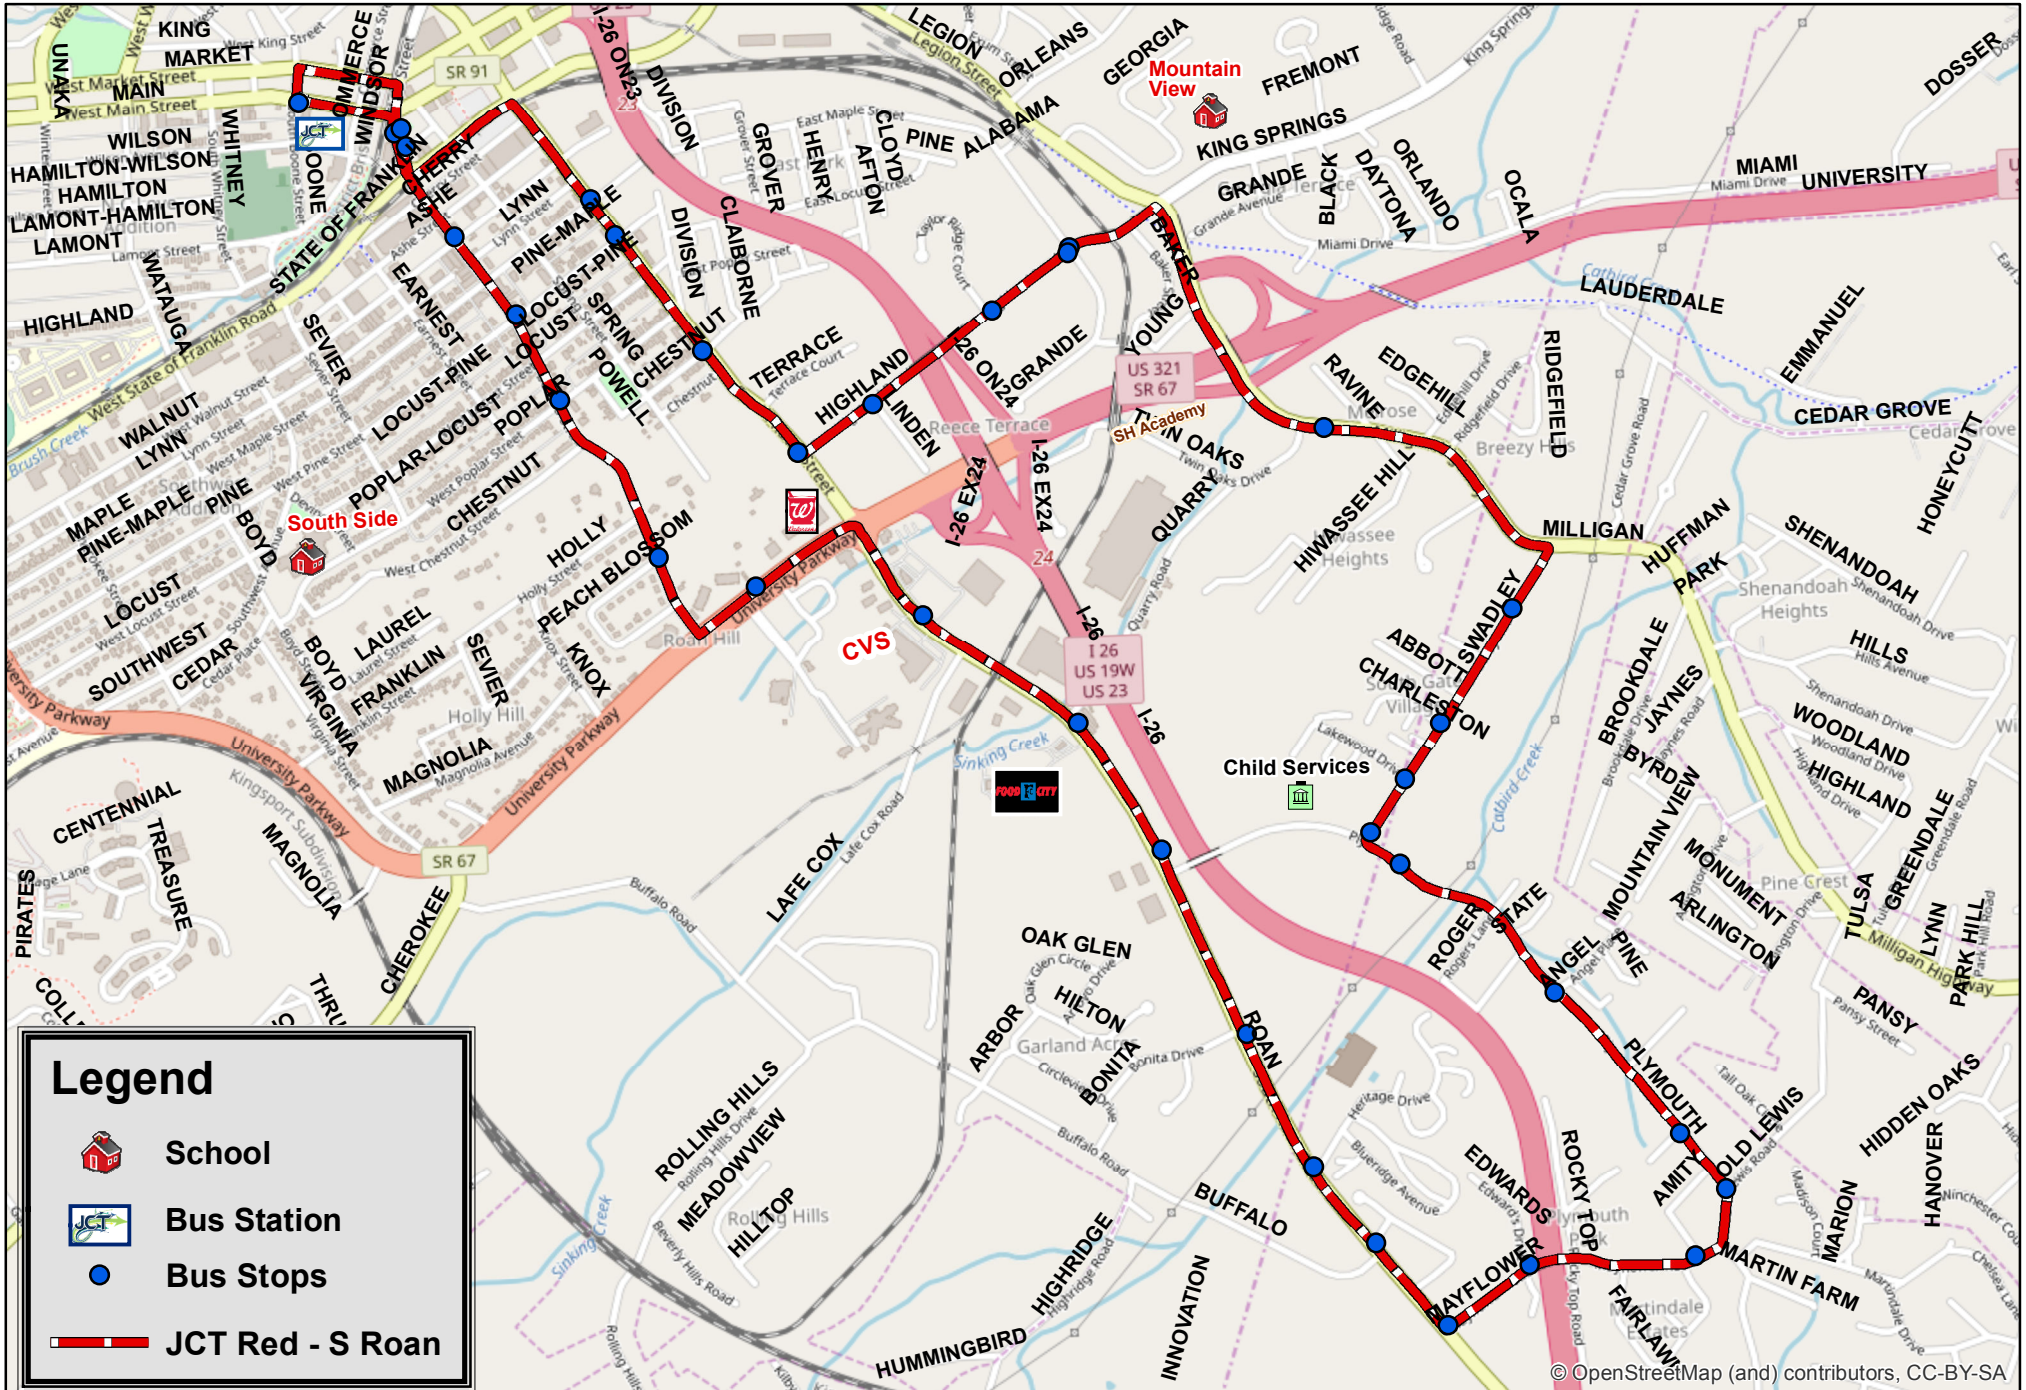

**Red Route - S. Roan - 15 Minutes Til Each Hour**

<b>Stop No.</b>	<b>My Ride Text Code</b>	<b>Time</b>	<b>Stop Name</b>
1	jcts rd 1214	:48	S. Roan & W. Walnut
2	jcts rd 1215	:48	S. Roan & W. Pine
3	jcts rd 1216	:49	S. Roan & W. Chestnut
4	jcts rd 1217	:49	S. Roan & Highland
5	jcts rd 1218	:50	Highland & Linden
6	jcts rd 1219	:50	Highland - Taylor Ridge
7	jcts rd 1220	:50	Highland & E. Maple
8	jcts rd 1221	:51	King Springs & Legion
9	jcts rd 1222	:51	Milligan Hwy - Past Shell
10	jcts rd 1223	:53	Swadley - Beaver Hollow Apts
11	jcts rd 1224	:54	Swadley - Charleston Sq Apts
12	jcts rd 1225	:54	Swadley - Lakewood Vlg
13	jcts rd 1226	:55	Swadley & Plymouth
14	jcts rd 1227	:55	Plymouth - Blue Ridge Apts
15	jcts rd 1228	:57	Plymouth - Pinecrest Vlg
16	jcts rd 1229	:58	Plymouth & York
17	jcts rd 1230	:59	Plymouth & Old Lewis
18	jcts rd 1231	:59	Mayflower & Amity
19	jcts rd 1232	:59	Mayflower & Edwards - Bridge
20	jcts rd 1233	:00	Mayflower & S. Roan
21	jcts rd 1234	:01	S. Roan - Longview Park
22	jcts rd 1235	:01	S. Roan - Heritage Park
23	jcts rd 1236	:02	S. Roan & Bonita
24	jcts rd 1237	:02	S. Roan & Plymouth
25	jcts rd 1238	:03	S. Roan & Quarry / Food City
26	jcts rd 1239	:04	S. Roan - Across From Price Less
27	jcts rd 1240	:04	Univ Pkwy - Grand Arms Apts
28	jcts rd 1241	:05	Buffalo & Peach Blossom
29	jcts rd 1242	:05	Buffalo & W. Poplar
30	jcts rd 1243	:06	Buffalo & W. Pine
31	jcts rd 1244	:06	Buffalo & W. Walnut
32	jcts rd 1245	:07	Buffalo & E. Main
33	jcts rd 1045	:08	Transit Ctr

# Red Route - South Roan

**Legend**

- School
- Bus Station
- Bus Stops
- JCT Red - S Roan