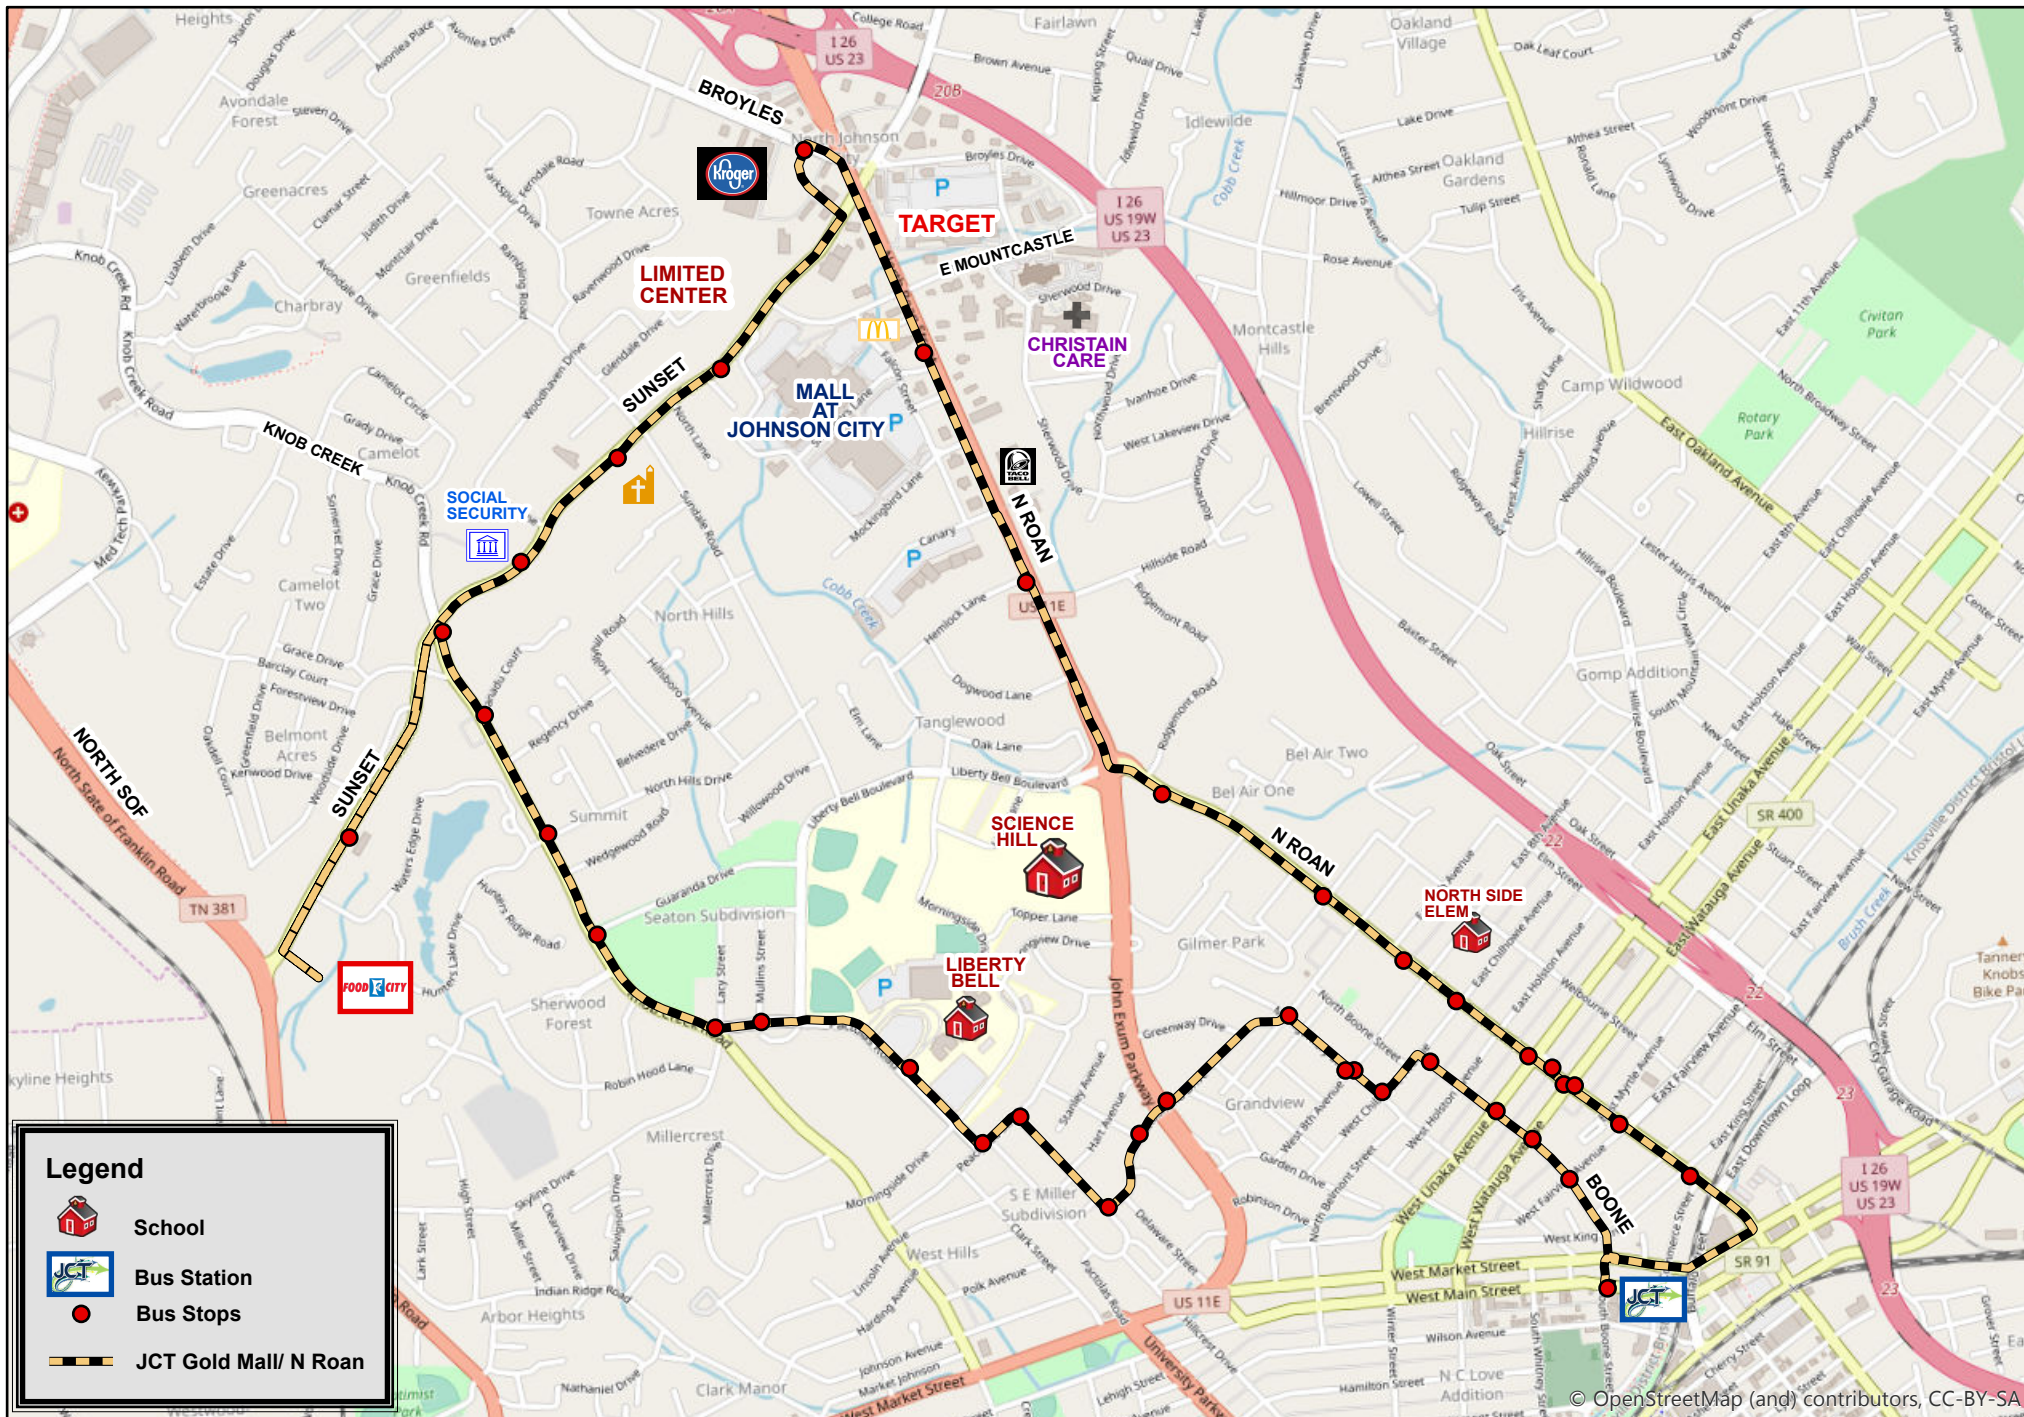

Gold Route - Knob Creek / Sunset - 15 Minutes After Each Hour

Stop No.	My Ride Text Code	Time	Stop Name
1	jcts go 1001	:16	N. Boone & W. Fairview
2	jcts go 1002	:16	N. Boone & W. Watauga
3	jcts go 7001	:17	N. Boone & W. Unaka
4	jcts go 7002	:17	N. Boone & W. Chilhowie - Mother Goose
5	jcts go 7003	:18	W. Chilhowie & Montgomery
6	jcts go 7004	:18	Montgomery & W. 8th
7	jcts go 7005	:19	Montgomery & W. 10th
8	jcts go 7006	:19	Moorland & John Exum
9	jcts go 7007	:20	Moorland & Fall
10	jcts go 7008	:20	Moorland & E. Hillcrest
11	jcts go 7009	:21	E. Hillcrest & Peachtree
12	jcts go 7010	:21	Peachtree & Pactolas
13	jcts go 7011	:22	Pactolas - Freedom Hall
14	jcts go 7012	:22	Pactolas & Mullins
15	jcts go 7013	:23	Pactolas & Knob Crk
16	jcts go 7014	:23	Knob Crk & Guaranda
17	jcts go 7015	:24	Knob Crk & North Hills
18	jcts go 7016	:24	Knob Crk - Xanadu / Arms Apts
19	jcts go 1603	:27	Food City Parking Lot - Sunset & SOF
20	jcts go 7056	:28	1303 Sunset
21	jcts go 7017	:30	805 Sunset - Landmark Village Shopping Center
22	jcts go 7020	:31	603 Sunset - Covenant Pres. Church
23	jcts go 7058	:31	310 Sunset - Across from Limited Centre St
24	jcts go 7026	:33	Kroger's - Browns Mill & Sunset
25	jcts go 7027	:36	N. Roan - Sears Auto Ctr
26	jcts go 7030	:37	N. Roan & Hemlock
27	jcts go 7031	:37	N. Roan - Heritage House
28	jcts go 7032	:39	N. Roan & W. 11th
29	jcts go 7033	:39	N. Roan at Mooney's / Dollar General
30	jcts go 7034	:40	N. Roan & W. Chilhowie
31	jcts go 7035	:40	N. Roan & W. Unaka
32	jcts go 1041	:40	N. Roan & W. Watauga
33	jcts go 1042	:41	N. Roan & W. Fairview
34	jcts go 1043	:41	N. Roan - Btwn King & Commerce
35	jcts gr 1044	:42	N. Roan at John Sevier Center By Request
36	jcts gr 1077	:42	W. Market - Northeast State By Request
37	jcts go 1045	:43	Transit Center

By Request stops Please call 423-929-7119

Gold Route - Mall/ Knob Creek

Legend

- School
- Bus Station
- Bus Stops
- JCT Gold Mall/ N Roan