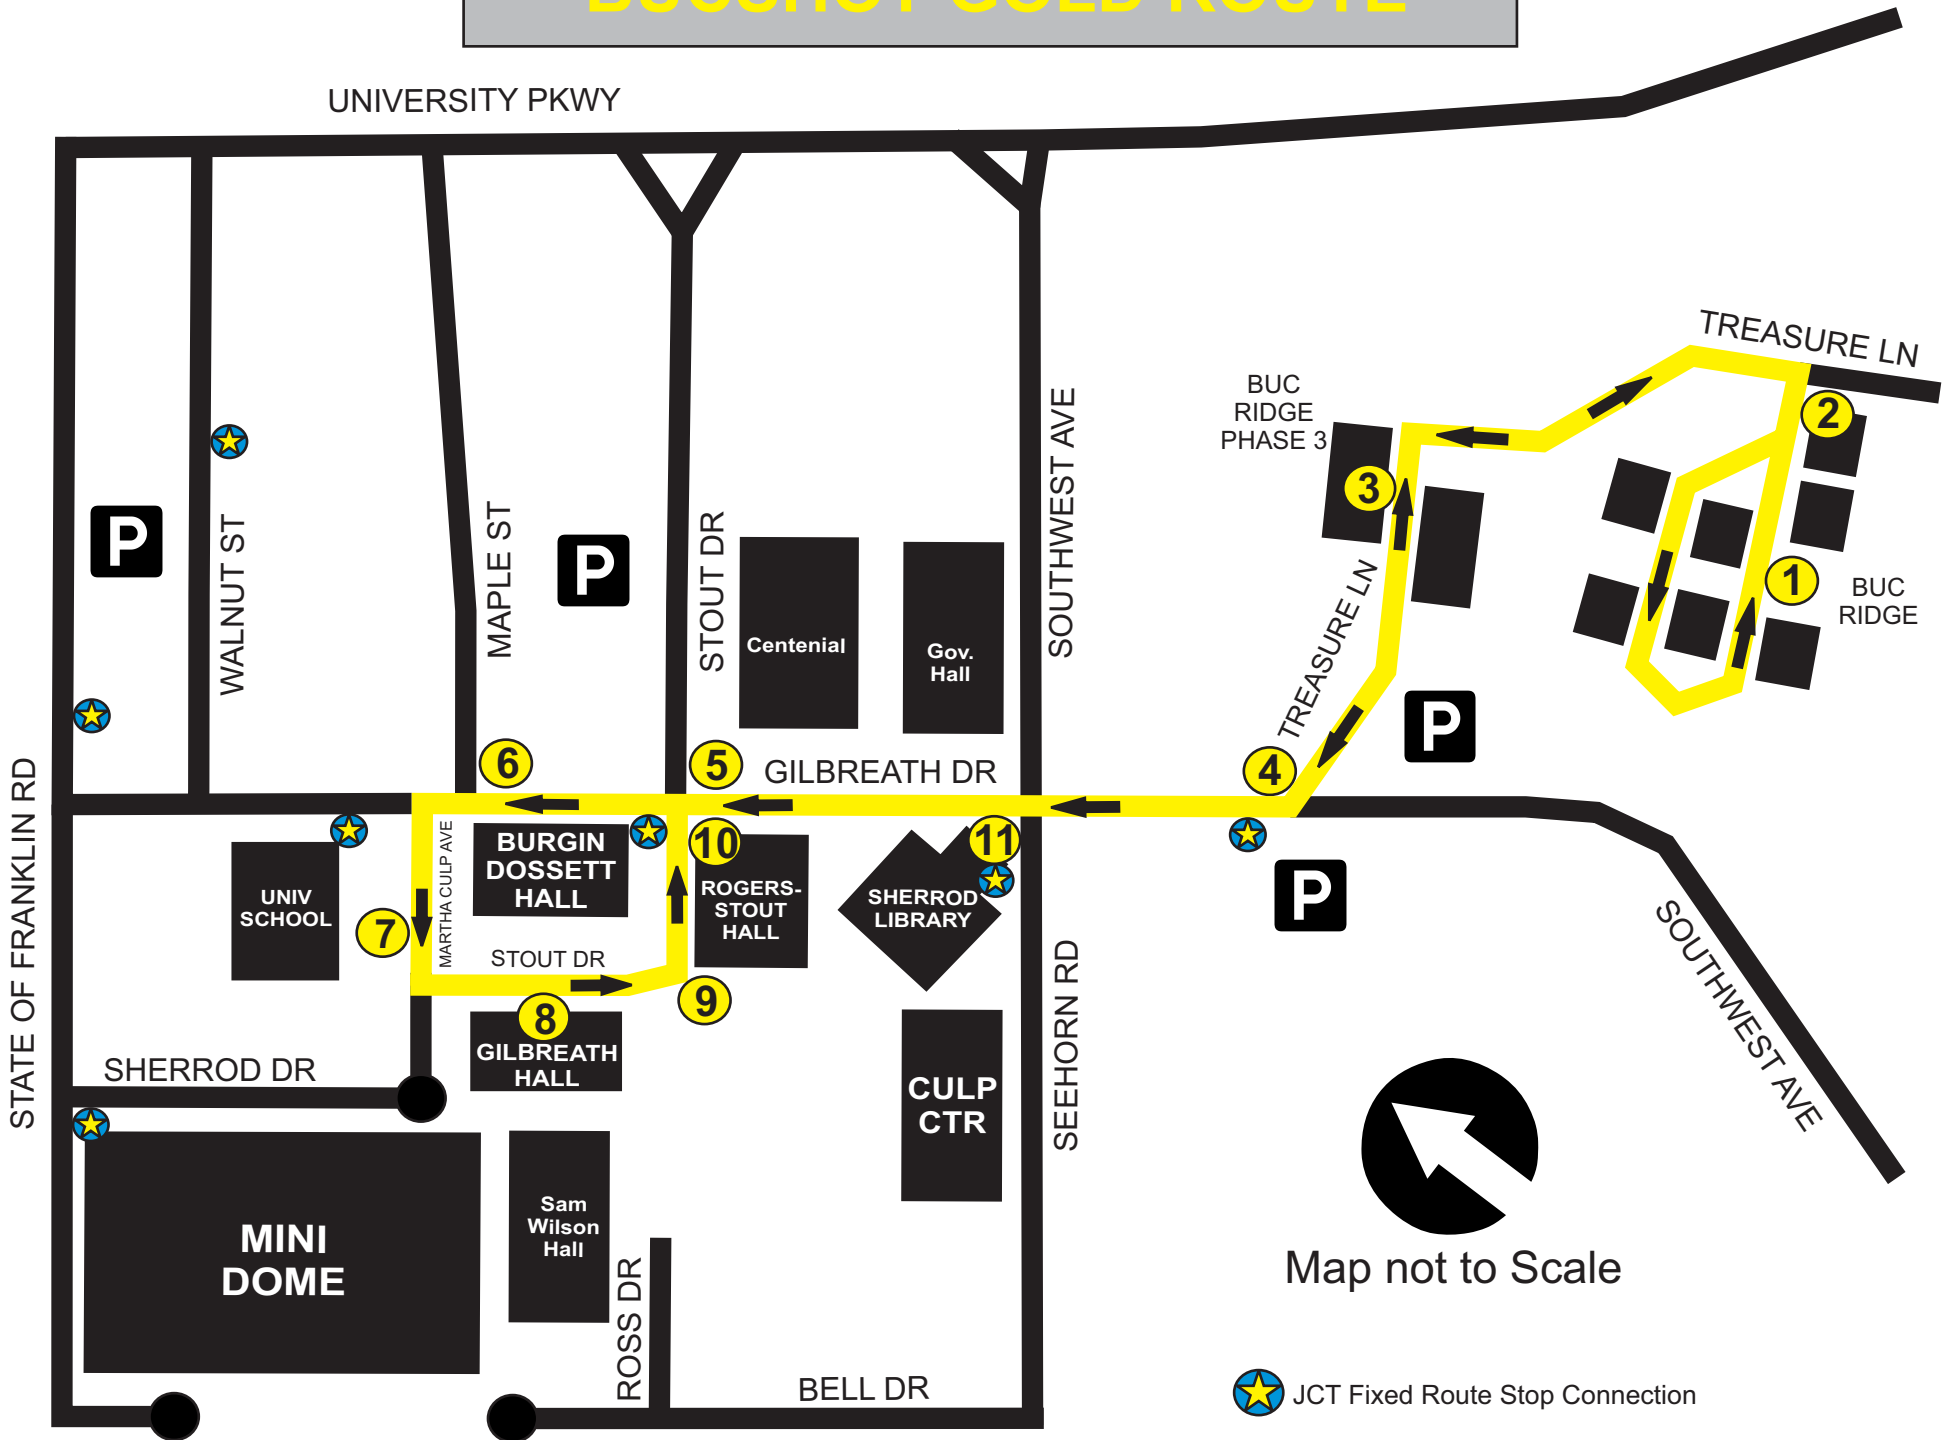

A secondary bus departs each stop seven (7) minutes after the times above from 8:52 a.m. - 12:52 p.m.

BUCSHOT GOLD ROUTE

Map not to Scale

 JCT Fixed Route Stop Connection