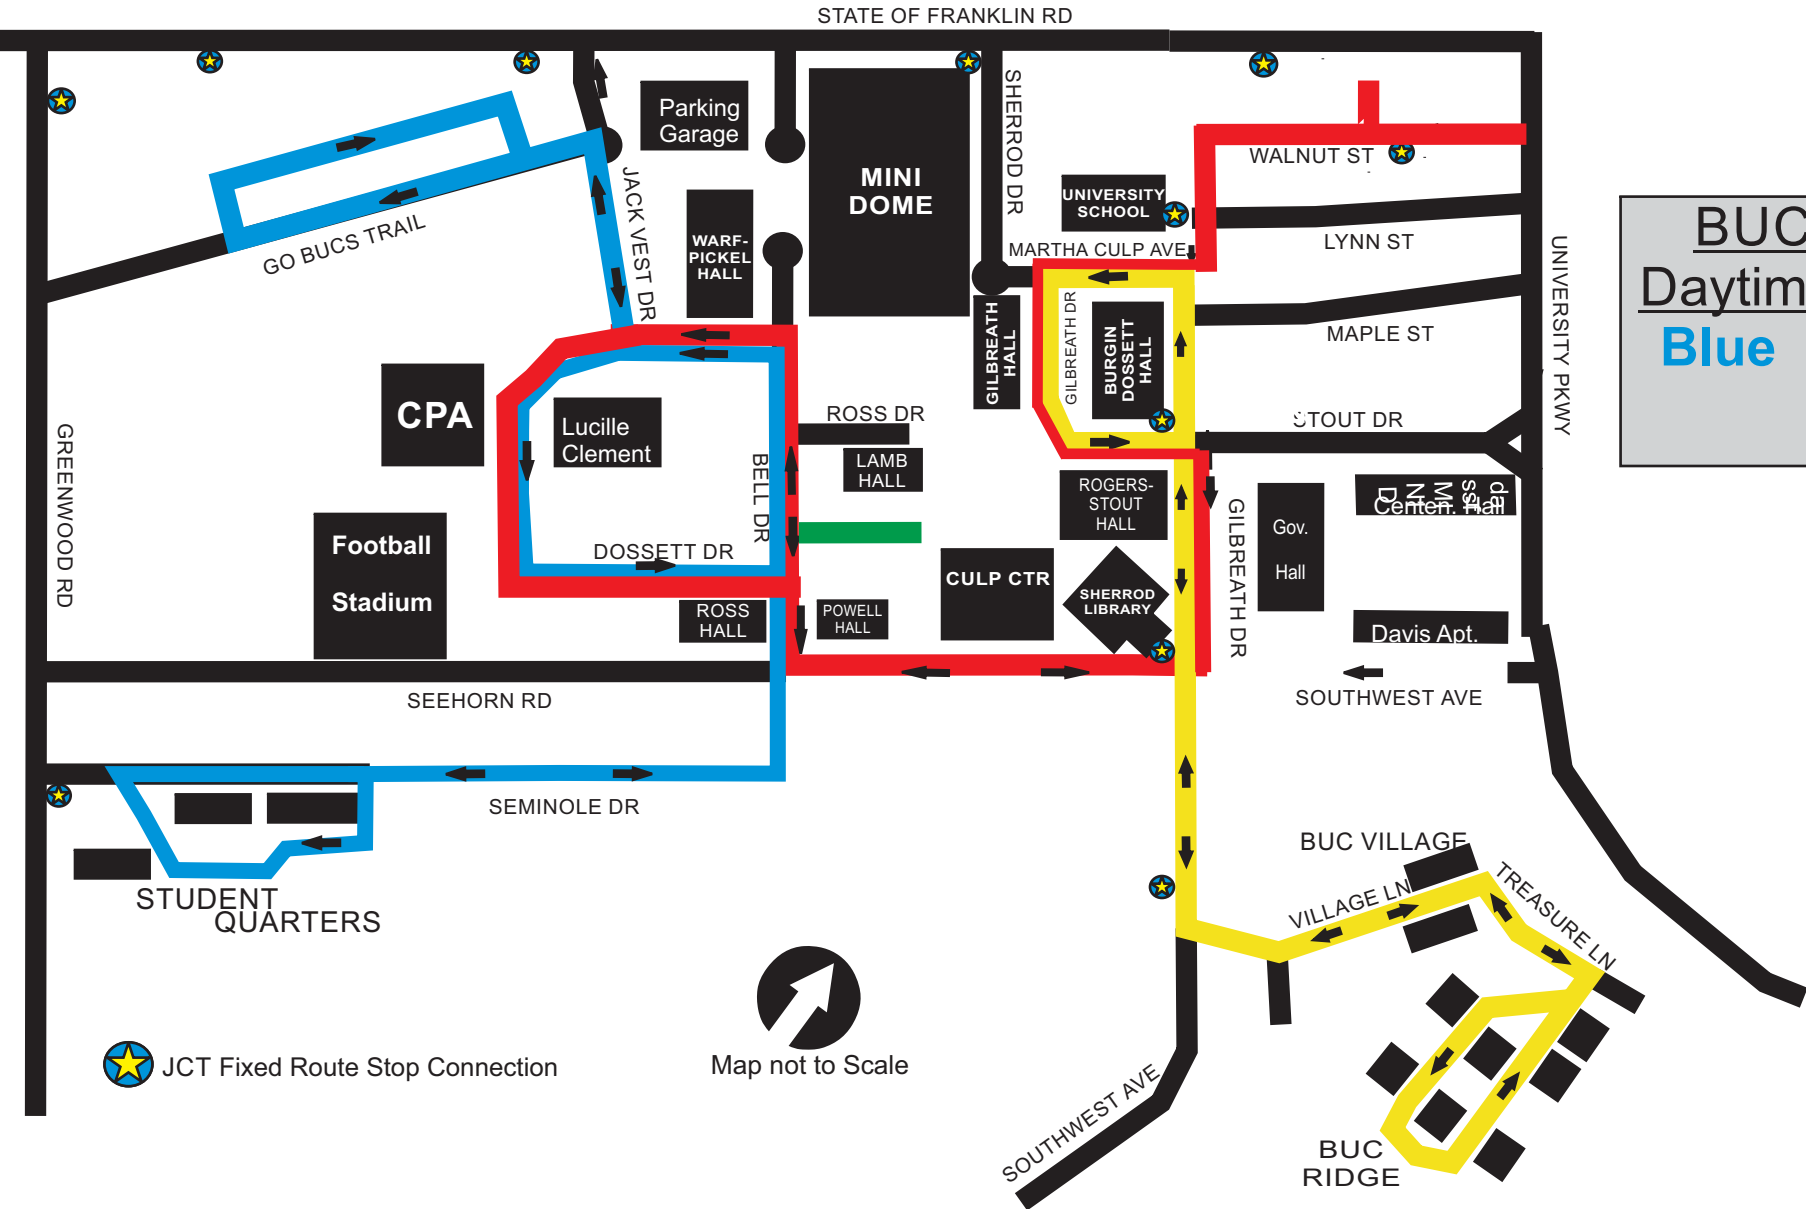

Bucshot Daytime Routes Overview 2024 - 2025

BUCSHOT
Daytime Routes

Blue Gold
Red

JCT Fixed Route Stop Connection

Map not to Scale