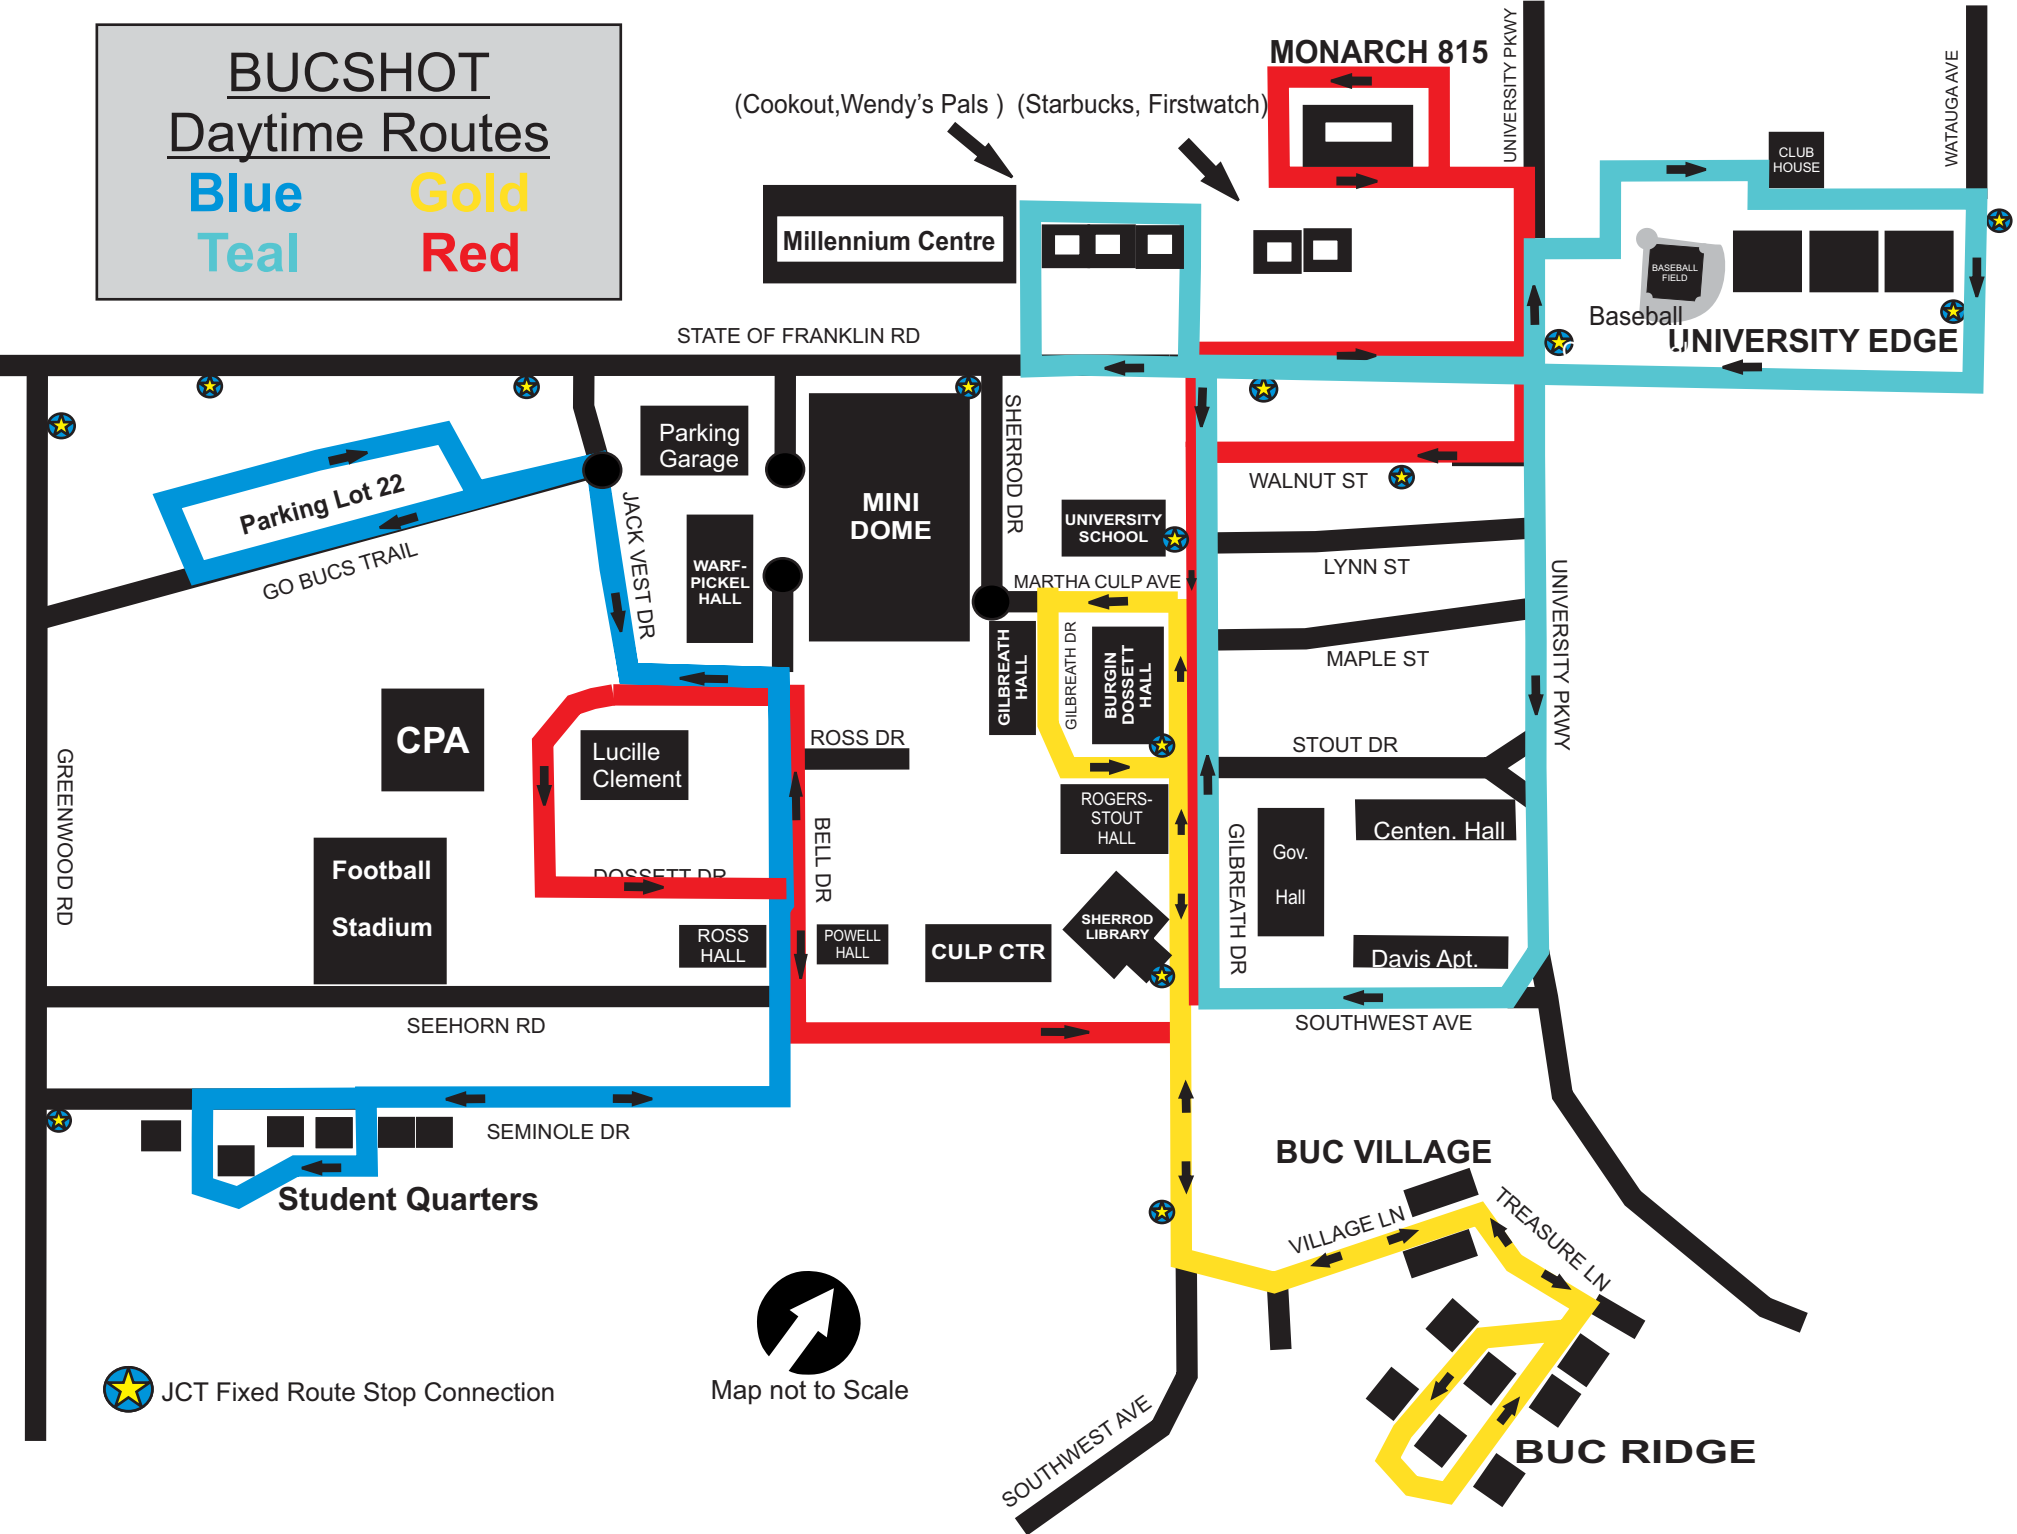

# BUCSHOT Daytime Routes

Blue  
Teal  
Gold  
Red

(Cookout, Wendy's Pals) (Starbucks, Firstwatch)

JCT Fixed Route Stop Connection

Map not to Scale