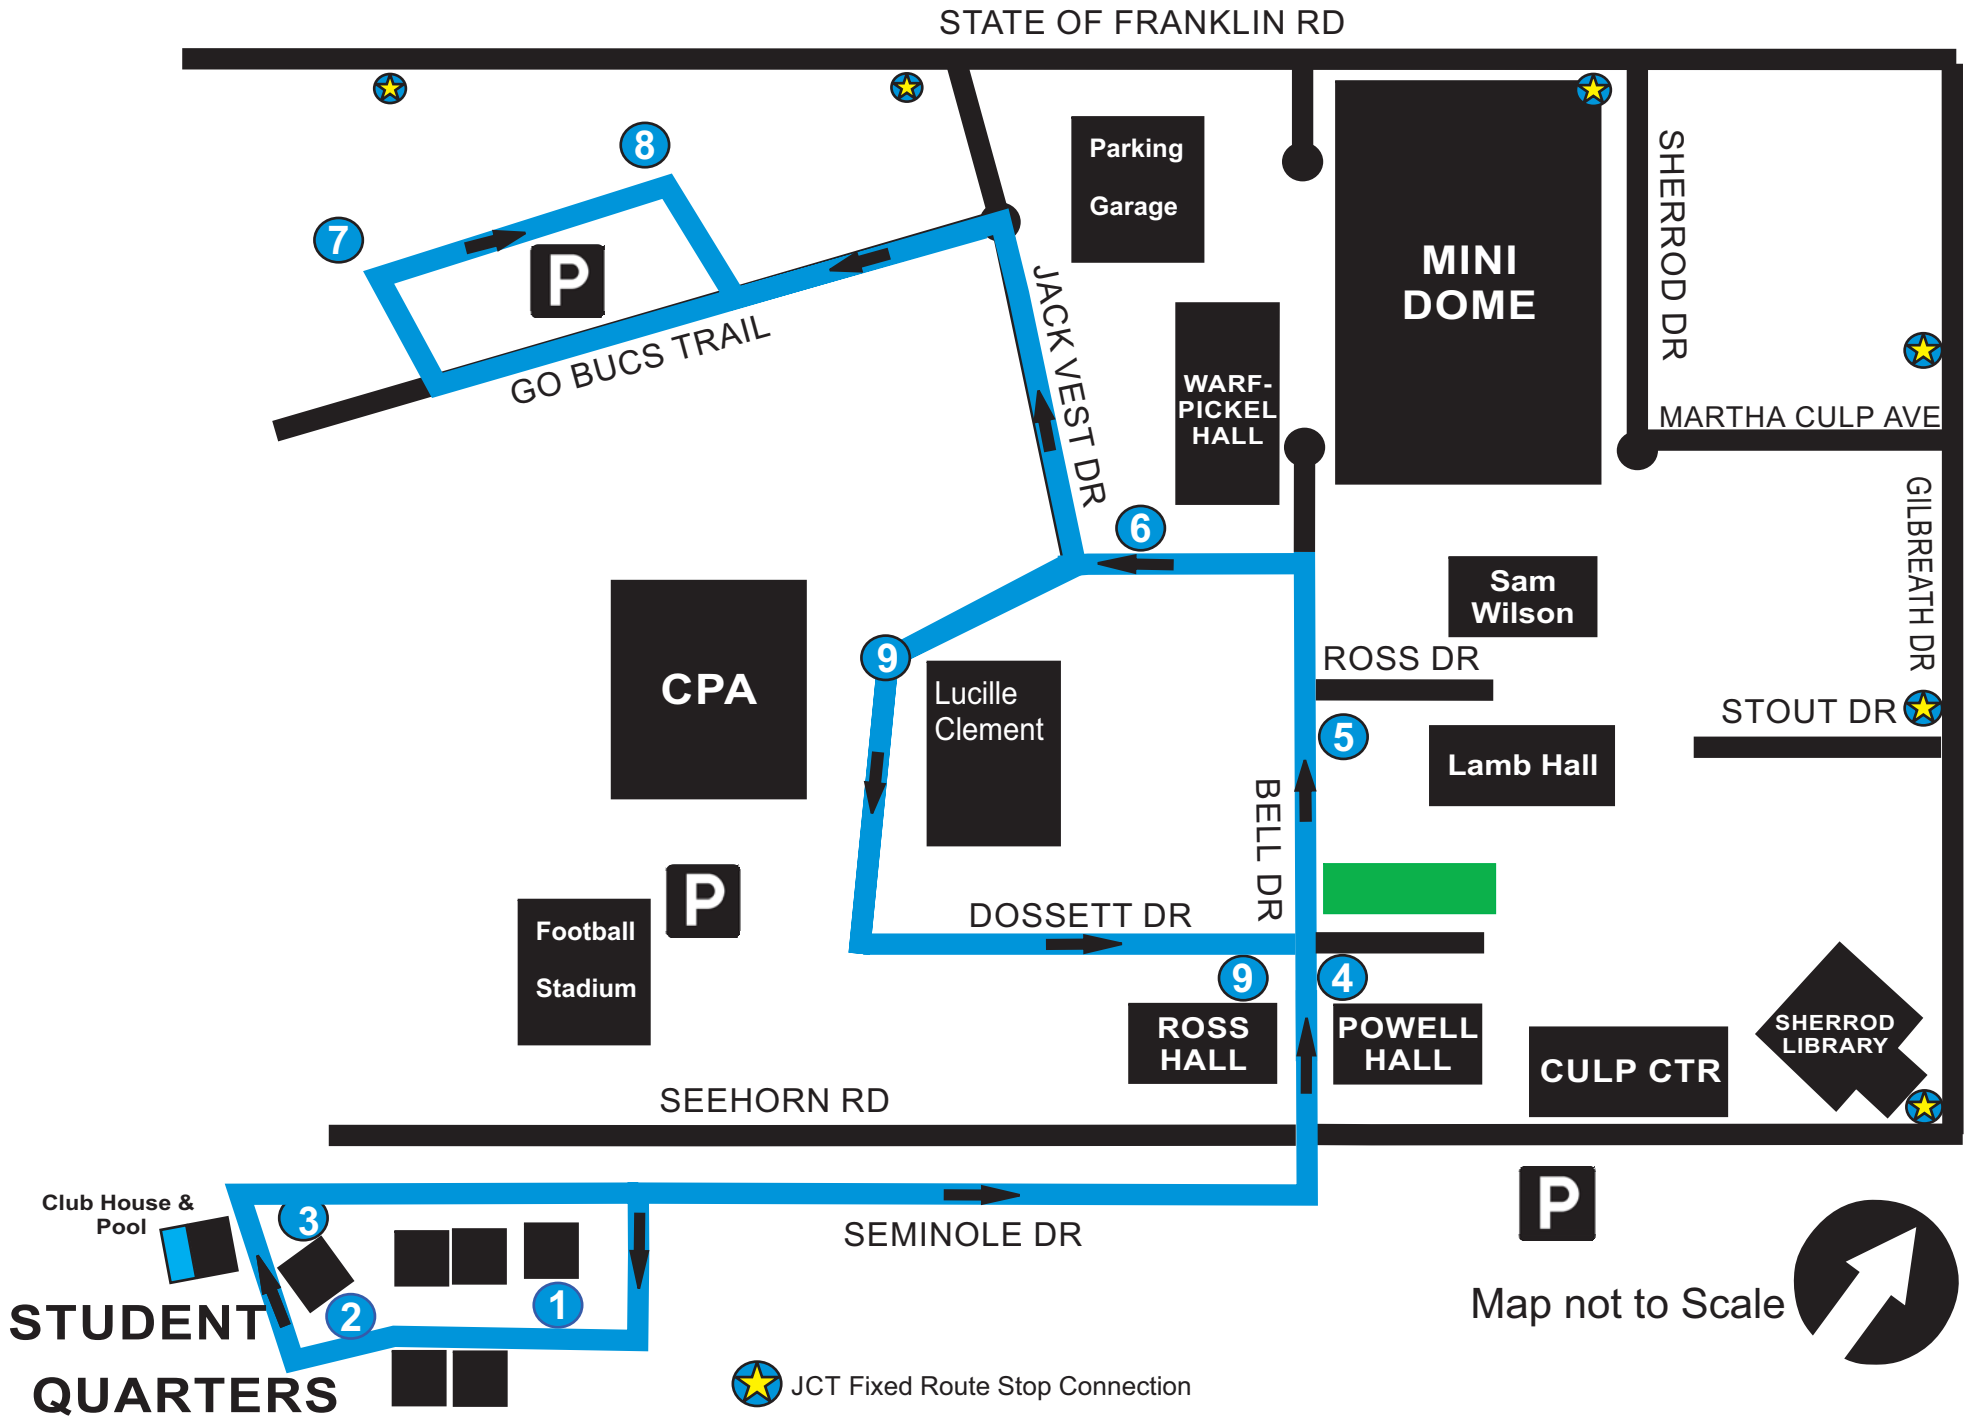

BUCSHOT BLUE ROUTE