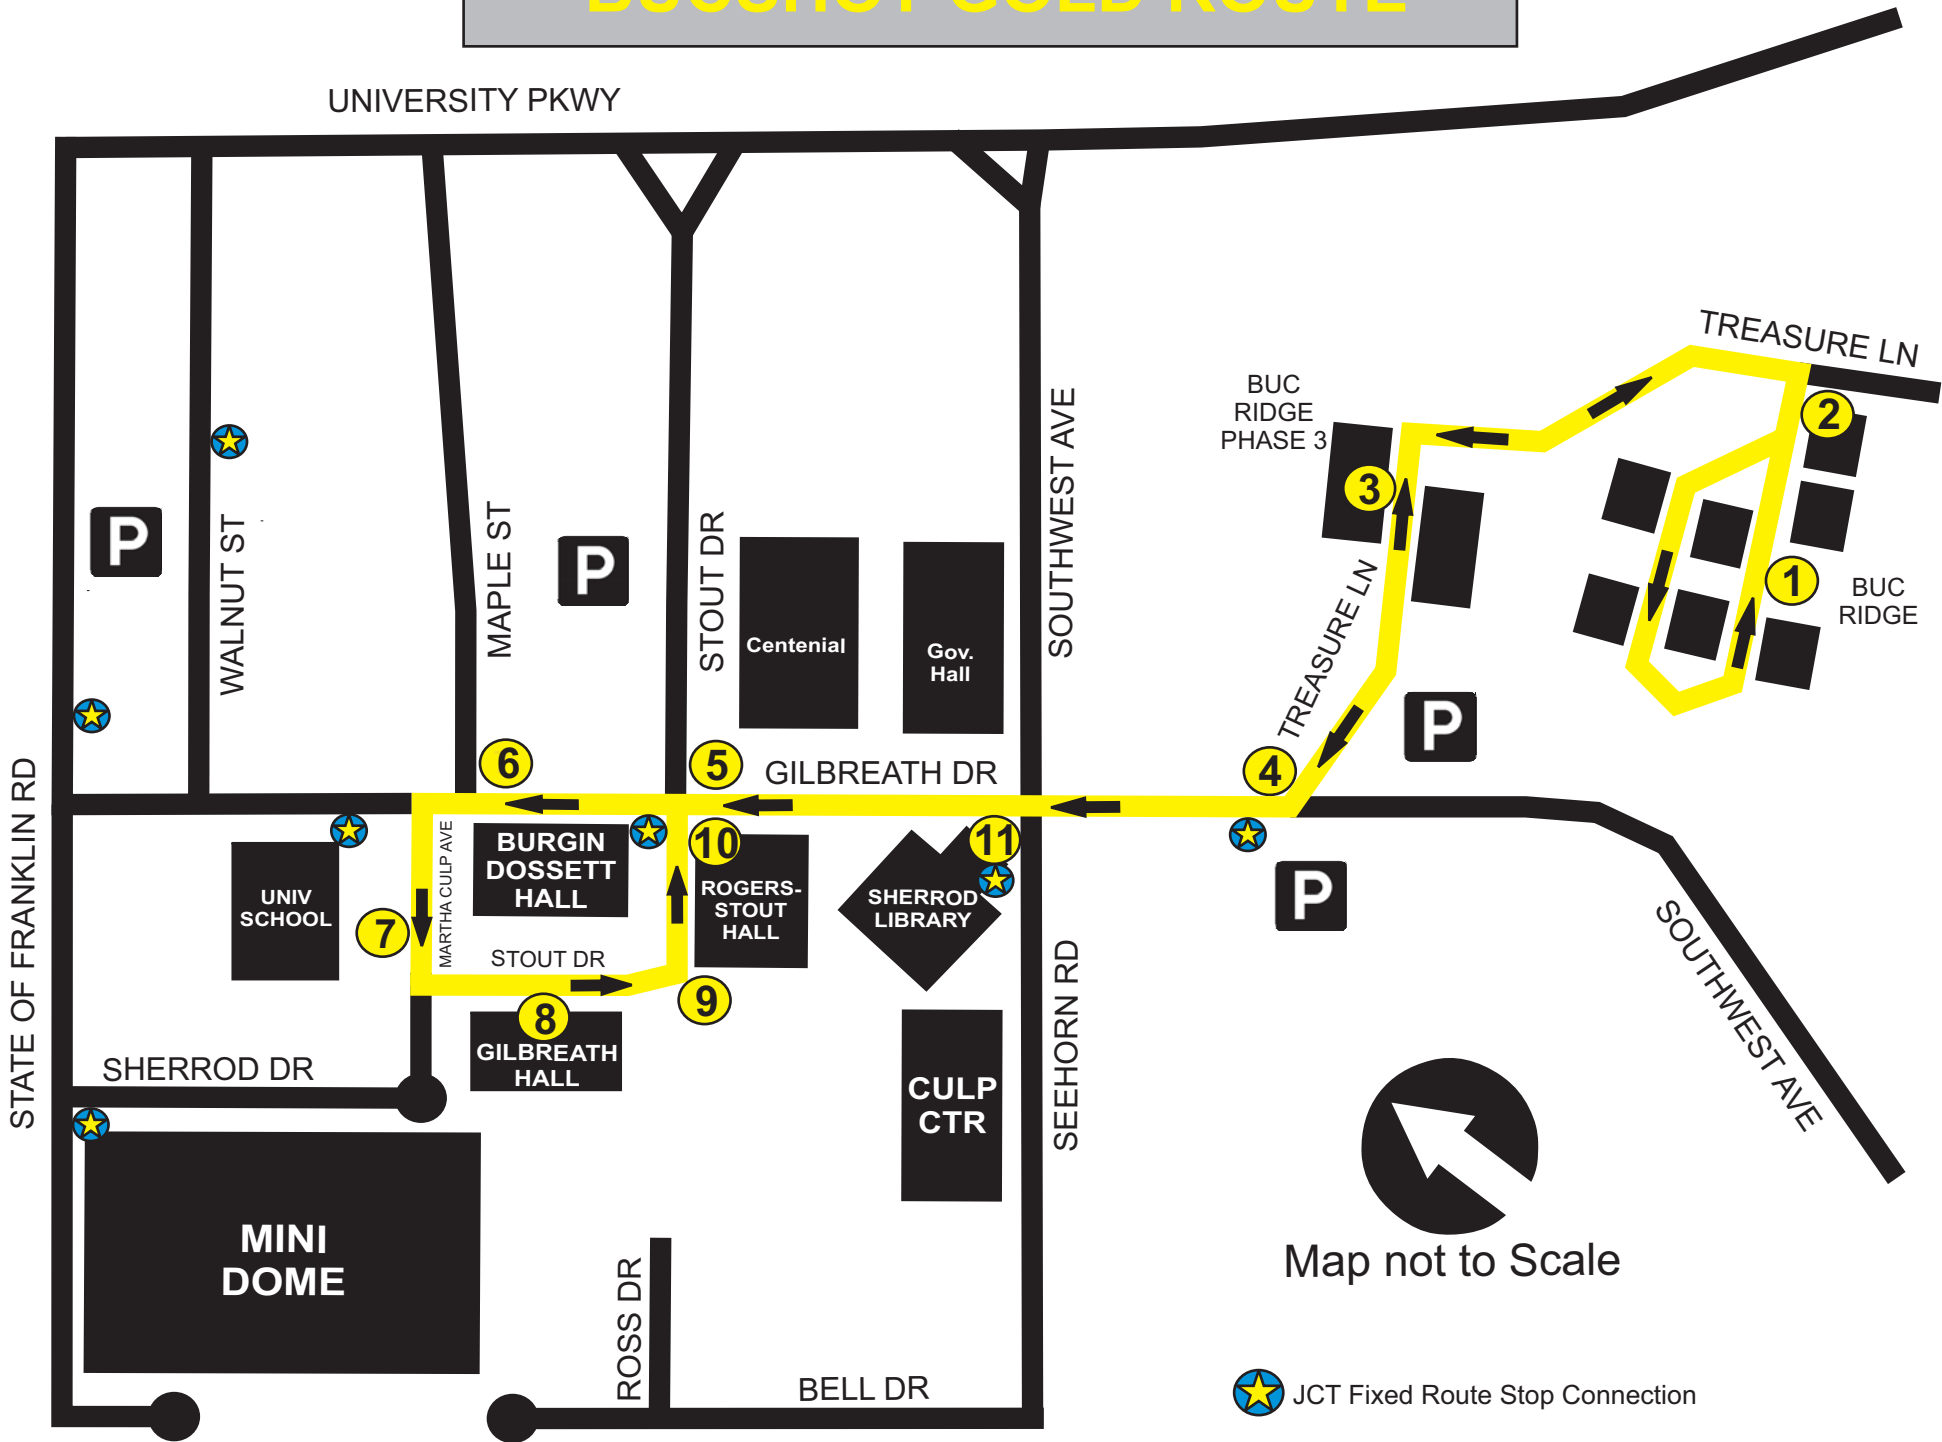

twitter.com/jctransit

BUCSHOT GOLD ROUTE

Map not to Scale

 JCT Fixed Route Stop Connection

Bucshot Gold Route

Monday - Friday 7:30am - 5:00pm

1	2	3	4	5	6	7	8	9	10	11
Buc Ridge Shelter	Buc Ridge Stop Sign	Buc Ridge Phase 3	Treasure Lane & Southwest	Rogers-Stout Hall	Gilbreath & Maple	University School	Gilbreath Hall	Reece Museum	Rogers-Stout Hall	Sherrod Library
Text ID jcts bucg 3029	Text ID jcts bucg 3031	Text ID jcts bucg 3030	Text ID jcts bucg 3032	Text ID jcts bucg 3006	Text ID jcts bucg 3007	Text ID jcts bucg 4001	Text ID jcts bucg 4002	Text ID jcts bucg 4003	Text ID jcts bucg 4004	Text ID jcts bucg 1110
7:30	7:30	7:31	7:32	7:34	7:34	7:35	7:36	7:37	7:38	7:38
7:45	7:45	7:46	7:47	7:49	7:49	7:50	7:51	7:52	7:53	7:53
8:00	8:00	8:01	8:02	8:04	8:04	8:05	8:06	8:07	8:08	8:08
8:15	8:15	8:16	8:17	8:19	8:19	8:20	8:21	8:22	8:23	8:23
8:30	8:30	8:31	8:32	8:34	8:34	8:35	8:36	8:37	8:38	8:38
8:45	8:45	8:46	8:47	8:49	8:49	8:50	8:51	8:52	8:53	8:53
9:00	9:00	9:01	9:02	9:04	9:04	9:05	9:06	9:07	9:08	9:08
9:15	9:15	9:16	9:17	9:19	9:19	9:20	9:21	9:22	9:23	9:23
9:30	9:30	9:31	9:32	9:34	9:34	9:35	9:36	9:37	9:38	9:38
9:45	9:45	9:46	9:47	9:49	9:49	9:50	9:51	9:52	9:53	9:53
10:00	10:00	10:01	10:02	10:04	10:04	10:05	10:06	10:07	10:08	10:08
10:15	10:15	10:16	10:17	10:19	10:19	10:20	10:21	10:22	10:23	10:23
10:30	10:30	10:31	10:32	10:34	10:34	10:35	10:36	10:37	10:38	10:38
10:45	10:45	10:46	10:47	10:49	10:49	10:50	10:51	10:52	10:53	10:53
11:00	11:00	11:01	11:02	11:04	11:04	11:05	11:06	11:07	11:08	11:08
11:15	11:15	11:16	11:17	11:19	11:19	11:20	11:21	11:22	11:23	11:23
11:30	11:30	11:31	11:32	11:34	11:34	11:35	11:36	11:37	11:38	11:38
11:45	11:45	11:46	11:47	11:49	11:49	11:50	11:51	11:52	11:53	11:53
12:00	12:00	12:01	12:02	12:04	12:04	12:05	12:06	12:07	12:08	12:08
12:15	12:15	12:16	12:17	12:19	12:19	12:20	12:21	12:22	12:23	12:23
12:30	12:30	12:31	12:32	12:34	12:34	12:35	12:36	12:37	12:38	12:38
12:45	12:45	12:46	12:47	12:49	12:49	12:50	12:51	12:52	12:53	12:53
1:00	1:00	1:01	1:02	1:04	1:04	1:05	1:06	1:07	1:08	1:08
1:15	1:15	1:16	1:17	1:19	1:19	1:20	1:21	1:22	1:23	1:23
1:30	1:30	1:31	1:32	1:34	1:34	1:35	1:36	1:37	1:38	1:38
1:45	1:45	1:46	1:47	1:49	1:49	1:50	1:51	1:52	1:53	1:53
2:00	2:00	2:01	2:02	2:04	2:04	2:05	2:06	2:07	2:08	2:08
2:15	2:15	2:16	2:17	2:19	2:19	2:20	2:21	2:22	2:23	2:23
2:30	2:30	2:31	2:32	2:34	2:34	2:35	2:36	2:37	2:38	2:38
2:45	2:45	2:46	2:47	2:49	2:49	2:50	2:51	2:52	2:53	2:53
3:00	3:00	3:01	3:02	3:04	3:04	3:05	3:06	3:07	3:08	3:08
3:15	3:15	3:16	3:17	3:19	3:19	3:20	3:21	3:22	3:23	3:23
3:30	3:30	3:31	3:32	3:34	3:34	3:35	3:36	3:37	3:38	3:38
3:45	3:45	3:46	3:47	3:49	3:49	3:50	3:51	3:52	3:53	3:53
4:00	4:00	4:01	4:02	4:04	4:04	4:05	4:06	4:07	4:08	4:08
4:15	4:15	4:16	4:17	4:19	4:19	4:20	4:21	4:22	4:23	4:23
4:30	4:30	4:31	4:32	4:34	4:34	4:35	4:36	4:37	4:38	4:38
4:45	4:45	4:46	4:47	4:49	4:49	4:50	4:51	4:52	4:53	4:53