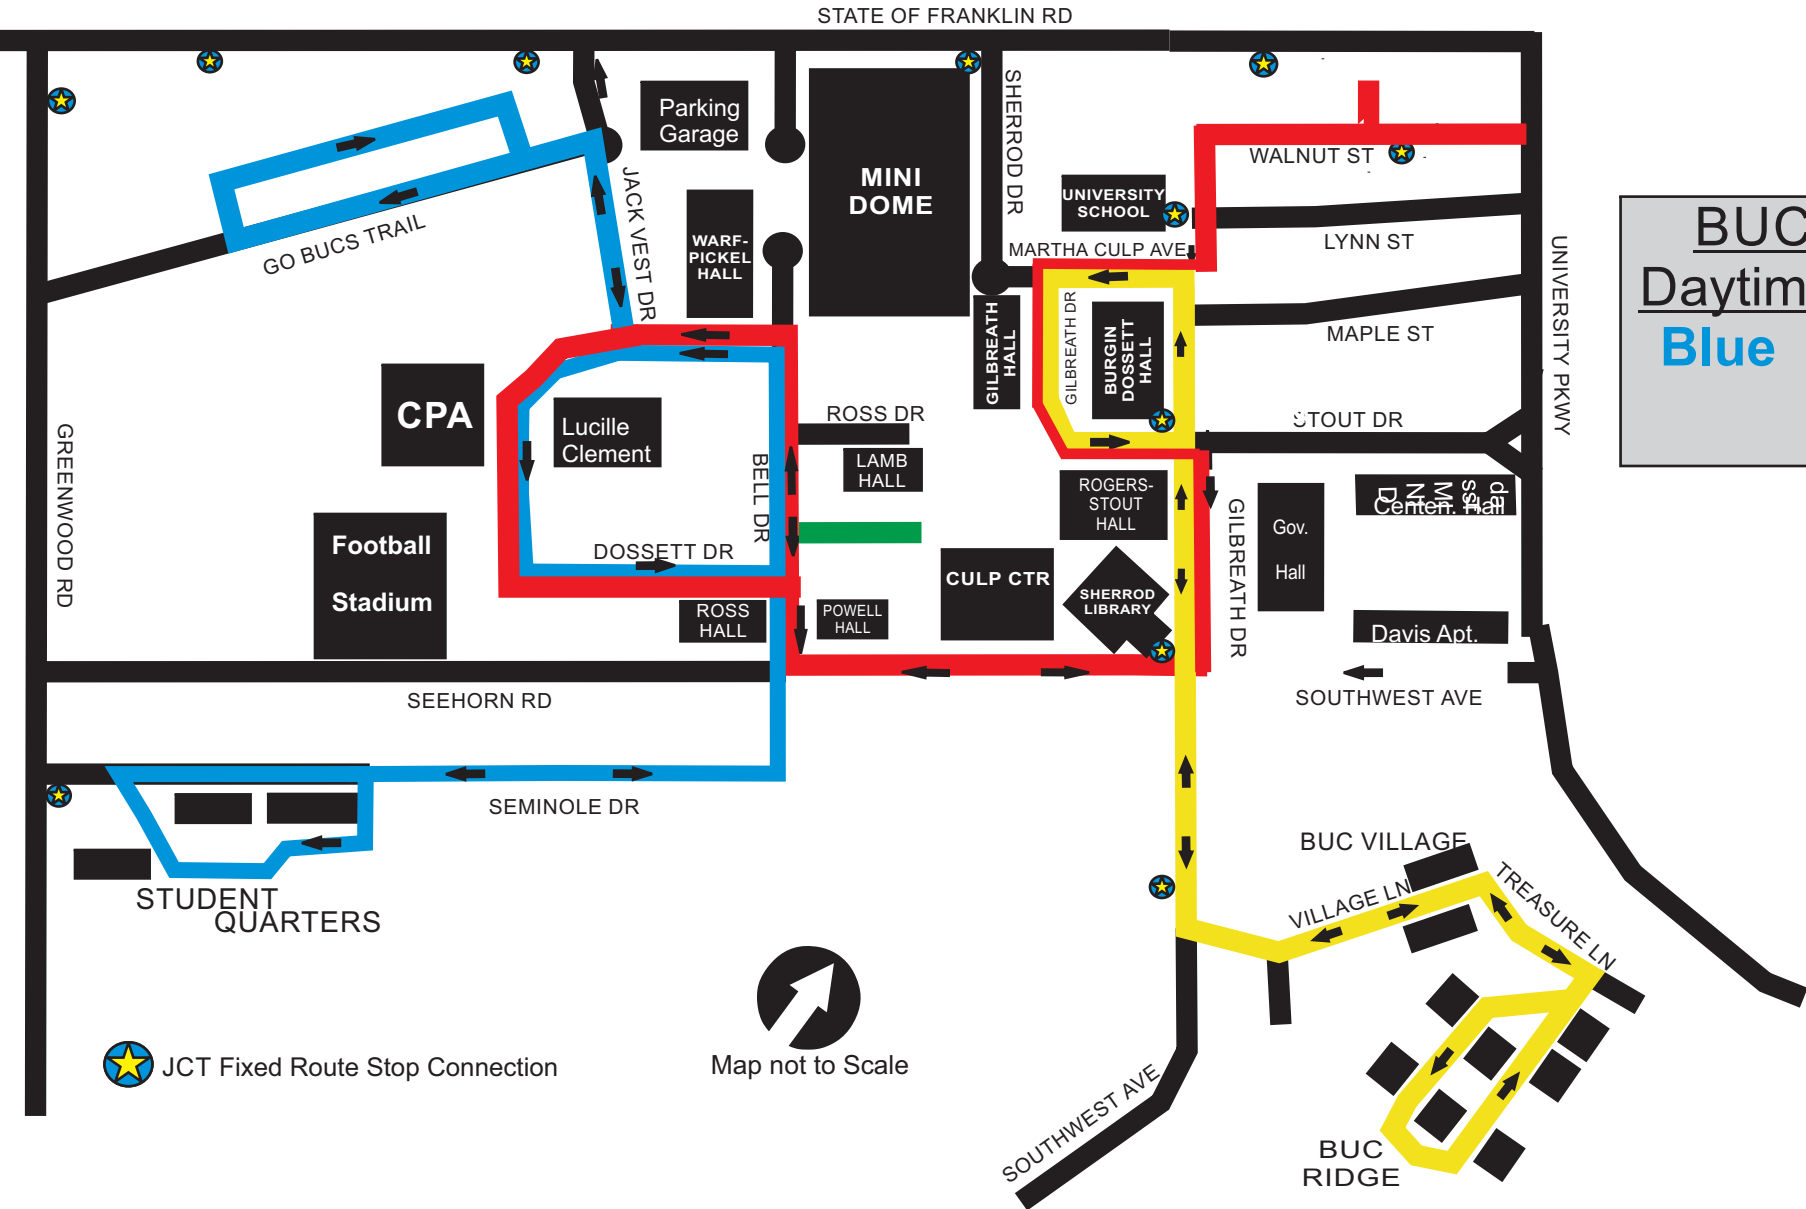

Bucshot Evening Route

Monday - Friday 5:00pm - 10:45pm

jcts buce 3029	1	Buc Ridge Shelter	5:00	6:00	7:00	8:00	9:00	10:00
jcts buce 3031	2	Buc Ridge Stop Sign	5:00	6:00	7:00	8:00	9:00	10:00
jcts buce 3030	3	Buc Ridge Phase 3	5:01	6:01	7:01	8:01	9:01	10:01
jcts buce 3032	4	Treasure Lane & Southwest	5:02	6:02	7:02	8:02	9:02	10:02
jcts buce 3034	5	Southwest & Seehorn	5:03	6:03	7:03	8:03	9:03	10:03
jcts buce 5003	6	Culp Center	5:04	6:04	7:04	8:04	9:04	10:04
jcts buce 3038	7	Seehorn & Bell	5:05	6:05	7:05	8:05	9:05	10:05
jcts buce 2001	8	Student Quarters- Lower Level	5:07	6:07	7:07	8:07	9:07	10:07
jcts buce 2002	9	Student Quarters- Upper Level	5:07	6:07	7:07	8:07	9:07	10:07
jcts buce 3042	10	Seminole Place	5:08	6:08	7:08	8:08	9:08	10:08
jcts buce 2011	11	Seminole - Upper Class	5:09	6:09	7:09	8:09	9:09	10:09
jcts buce 2003	12	Bell & Seehorn	5:09	6:09	7:09	8:09	9:09	10:09
jcts buce 2004	13	Powell Hall	5:10	6:10	7:10	8:10	9:10	10:10
jcts buce 2005	14	Bell & Ross	5:10	6:10	7:10	8:10	9:10	10:10
jcts buce 2006	15	Warf-Pickel Hall	5:11	6:11	7:11	8:11	9:11	10:11
jcts buce 3015	16	Lot 22a South Bus Shelter	5:12	6:12	7:12	8:12	9:12	10:12
jcts buce 3016	17	Lot 22a Center Bus Shelter	5:12	6:12	7:12	8:12	9:12	10:12
jcts buce 3017	18	Lot 22a North Bus Shelter	5:13	6:13	7:13	8:13	9:13	10:13
jcts buce 2008	19	CPA	5:15	6:15	7:15	8:15	9:15	10:15
jcts buce 2009	20	Luntsford Apts/Lucille Clement	5:16	6:16	7:16	8:16	9:16	10:16
jcts buce 3035	21	Dossett Hall	5:16	6:16	7:16	8:16	9:16	10:16
jcts buce 2010	22	Ross Hall	5:16	6:16	7:16	8:16	9:16	10:16
jcts buce 2001	23	Student Quarters- Lower Level	5:19	6:19	7:19	8:19	9:19	10:19
jcts buce 2002	24	Student Quarters- Upper Level	5:19	6:19	7:19	8:19	9:19	10:19
jcts buce 2011	25	Seminole - Upper Class	5:21	6:21	7:21	8:21	9:21	10:21
jcts buce 3042	26	Seminole Place	5:22	6:22	7:22	8:22	9:22	10:22
jcts buce 2003	27	Bell & Seehorn	5:22	6:22	7:22	8:22	9:22	10:22
jcts buce 3004	28	Culp Center	5:23	6:23	7:23	8:23	9:23	10:23
jcts buce 5006	29	Governors/Centennial Hall	5:24	6:24	7:24	8:24	9:24	10:24
jcts buce 4002	30	Gilbreath Hall	5:25	6:25	7:25	8:25	9:25	10:25
jcts buce 4003	31	Reece Museum	5:25	6:25	7:25	8:25	9:25	10:25
jcts buce 4004	32	Rogers-Stout Hall	5:26	6:26	7:26	8:26	9:26	10:26
jcts buce 3036	33	Buc Ridge Phase 4	5:28	6:28	7:28	8:28	9:28	10:28
jcts buce 3029	34	Buc Ridge Shelter	5:30	6:30	7:30	8:30	9:30	10:30
jcts buce 3031	35	Buc Ridge Stop Sign	5:31	6:31	7:31	8:31	9:31	10:31
jcts buce 3030	36	Buc Ridge Phase 3	5:32	6:32	7:32	8:32	9:32	10:32
jcts buce 3032	37	Treasure Lane & Southwest	5:33	6:33	7:33	8:33	9:33	10:33
jcts buce 3034	38	Southwest & Seehorn	5:34	6:34	7:34	8:34	9:34	10:34
jcts buce 5003	39	Culp Center	5:34	6:34	7:34	8:34	9:34	10:34
jcts buce 3038	40	Seehorn & Bell	5:35	6:35	7:35	8:35	9:35	10:35
jcts buce 2004	41	Powell Hall	5:35	6:35	7:35	8:35	9:35	10:35
jcts buce 2005	42	Bell & Ross	5:35	6:35	7:35	8:35	9:35	10:35
jcts buce 2006	43	Warf-Pickel Hall	5:36	6:36	7:36	8:36	9:36	10:36
jcts buce 2008	44	CPA	5:36	6:36	7:36	8:36	9:36	10:36
jcts buce 2009	45	Luntsford Apts/Lucille Clement	5:37	6:37	7:37	8:37	9:37	10:37
jcts buce 3035	46	Dossett Hall	5:37	6:37	7:37	8:37	9:37	10:37
jcts buce 2010	47	Ross Hall	5:37	6:37	7:37	8:37	9:37	10:37
jcts buce 3004	48	Culp Center	5:38	6:38	7:38	8:38	9:38	10:38
jcts buce 5006	49	Governors/Centennial Hall	5:39	6:39	7:39	8:39	9:39	10:39
jcts buce 4002	50	Gilbreath Hall	5:40	6:40	7:40	8:40	9:40	10:40
jcts buce 4003	51	Reece Museum	5:40	6:40	7:40	8:40	9:40	10:40
jcts buce 4004	52	Rogers-Stout Hall	5:41	6:41	7:41	8:41	9:41	10:41

Bucshot Daytime Routes Overview 2024 - 2025

BUCSHOT
Daytime Routes

Blue   **Gold**
Red

JCT Fixed Route Stop Connection

Map not to Scale