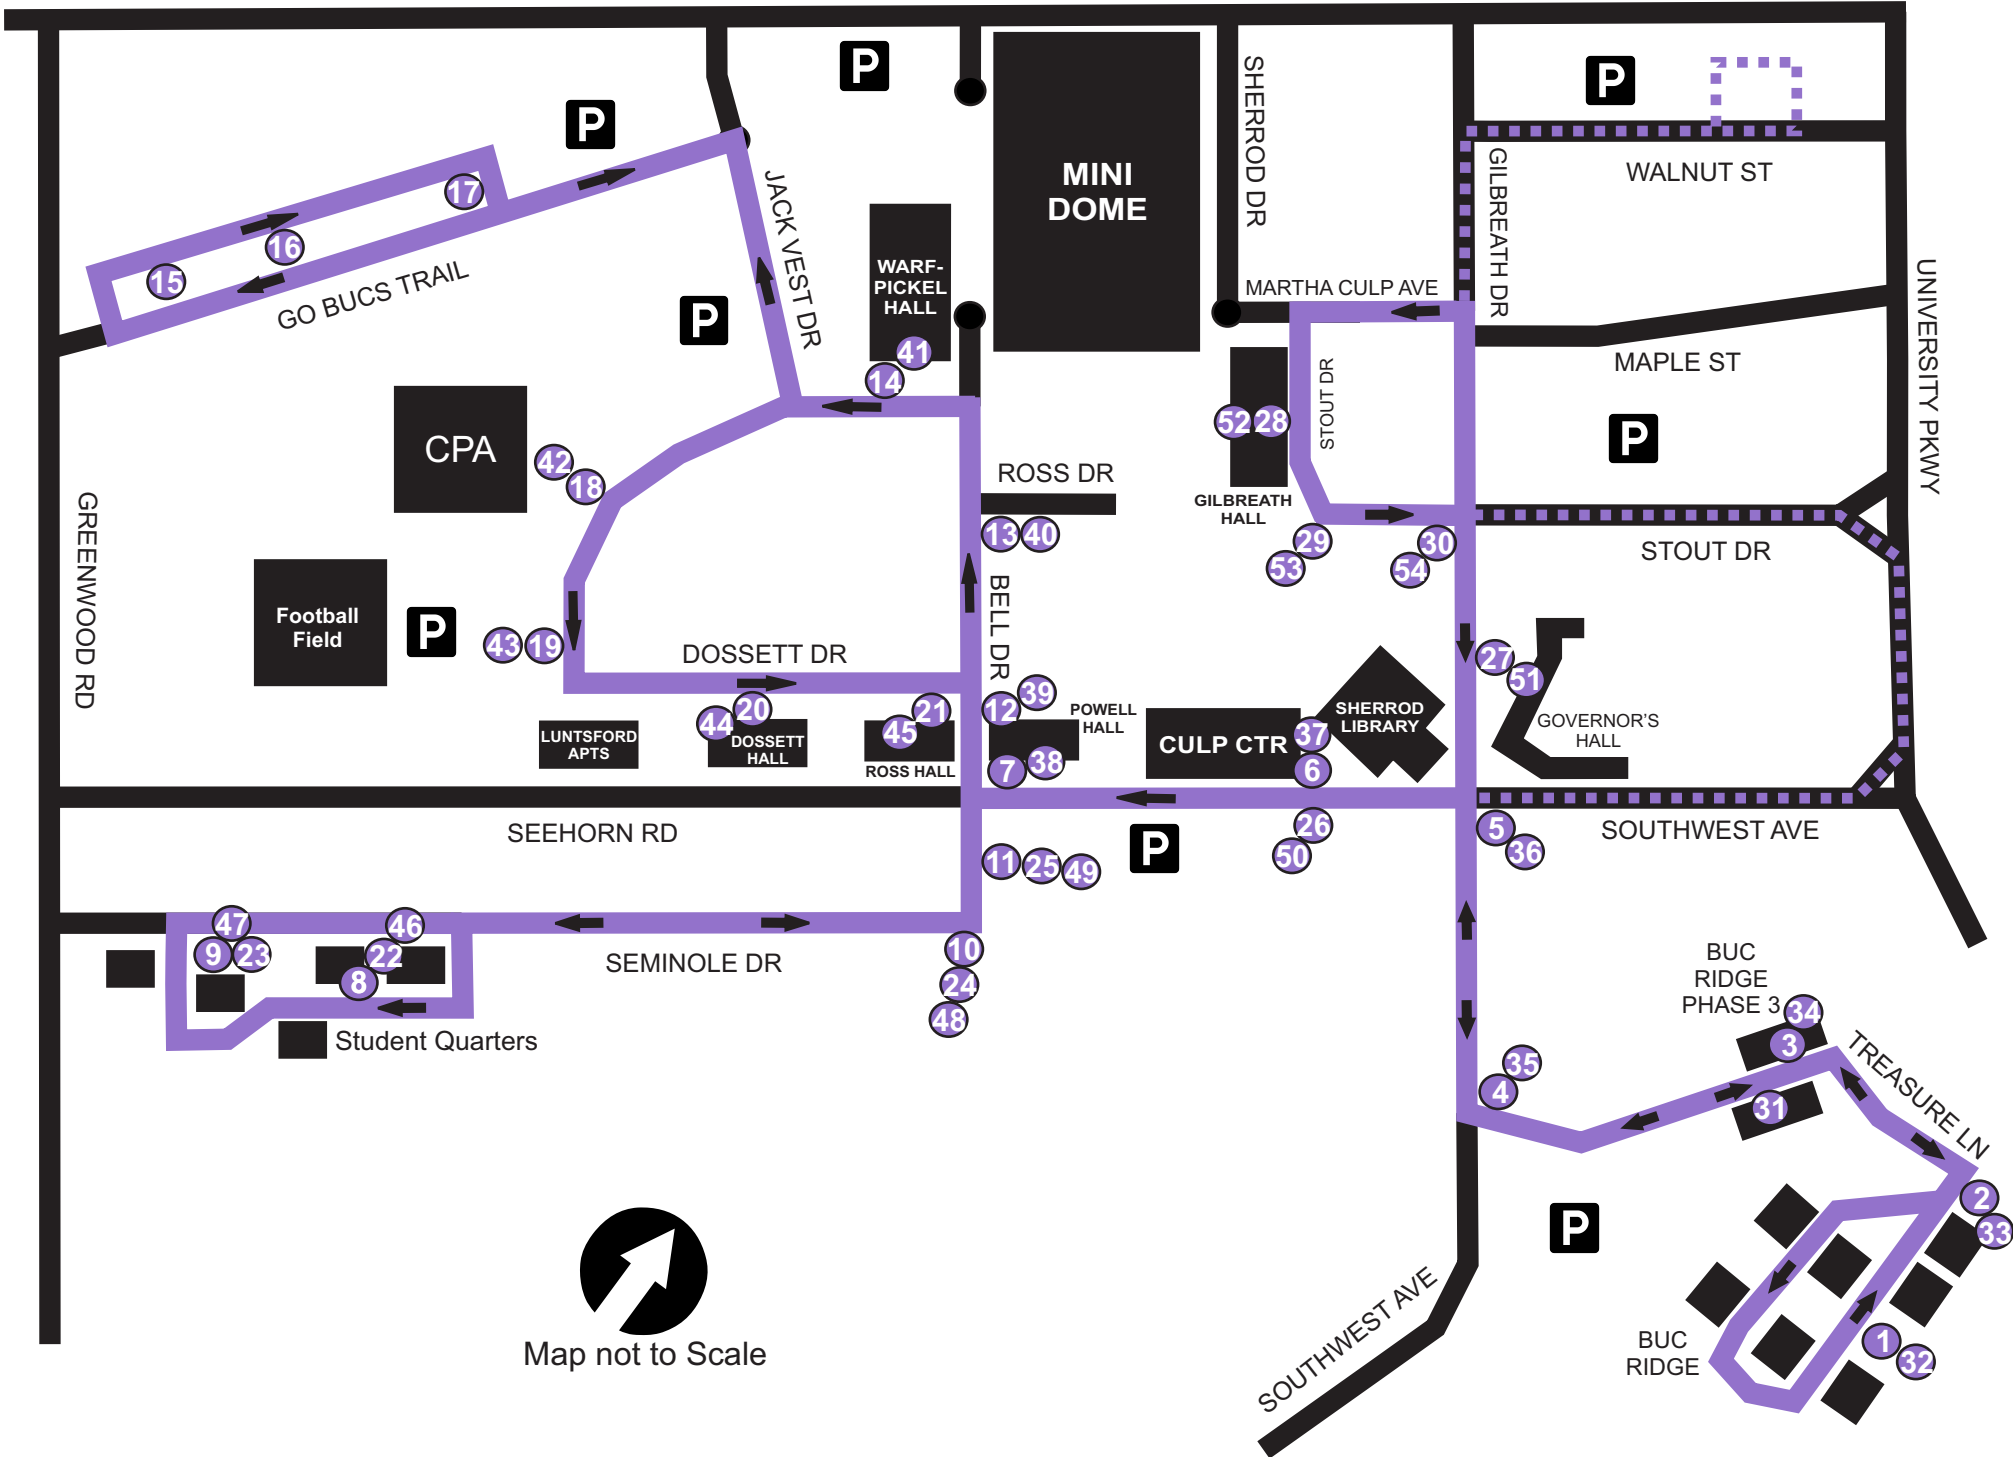

jcts buce 3029	1	Buc Ridge Shelter	5:00	6:00	7:00	8:00	9:00	10:00
jcts buce 3031	2	Buc Ridge Stop Sign	5:00	6:00	7:00	8:00	9:00	10:00
jcts buce 3030	3	Buc Ridge Phase 3	5:01	6:01	7:01	8:01	9:01	10:01
jcts buce 3032	4	Treasure Lane & Southwest	5:02	6:02	7:02	8:02	9:02	10:02
jcts buce 3034	5	Southwest & Seehorn	5:03	6:03	7:03	8:03	9:03	10:03
jcts buce 5003	6	Culp Center	5:04	6:04	7:04	8:04	9:04	10:04
jcts buce 3038	7	Seehorn & Bell	5:05	6:05	7:05	8:05	9:05	10:05
jcts buce 2001	8	Student Quarters- Lower Level	5:07	6:07	7:07	8:07	9:07	10:07
jcts buce 2002	9	Student Quarters- Upper Level	5:07	6:07	7:07	8:07	9:07	10:07
jcts buce 2011	10	Seminole - Upper Class	5:09	6:09	7:09	8:09	9:09	10:09
jcts buce 2003	11	Bell & Seehorn	5:09	6:09	7:09	8:09	9:09	10:09
jcts buce 2004	12	Powell Hall	5:10	6:10	7:10	8:10	9:10	10:10
jcts buce 2005	13	Bell & Ross	5:10	6:10	7:10	8:10	9:10	10:10
jcts buce 2006	14	Warf-Pickel Hall	5:11	6:11	7:11	8:11	9:11	10:11
jcts buce 3015	15	Lot 22a South Bus Shelter	5:12	6:12	7:12	8:12	9:12	10:12
jcts buce 3016	16	Lot 22a Center Bus Shelter	5:12	6:12	7:12	8:12	9:12	10:12
jcts buce 3017	17	Lot 22a North Bus Shelter	5:13	6:13	7:13	8:13	9:13	10:13
jcts buce 2008	18	CPA	5:15	6:15	7:15	8:15	9:15	10:15
jcts buce 2009	19	Luntsford Apts/Lucille Clement	5:16	6:16	7:16	8:16	9:16	10:16
jcts buce 3035	20	Dossett Hall	5:16	6:16	7:16	8:16	9:16	10:16
jcts buce 2010	21	Ross Hall	5:16	6:16	7:16	8:16	9:16	10:16
jcts buce 2001	22	Student Quarters- Lower Level	5:19	6:19	7:19	8:19	9:19	10:19
jcts buce 2002	23	Student Quarters- Upper Level	5:19	6:19	7:19	8:19	9:19	10:19
jcts buce 2011	24	Seminole - Upper Class	5:21	6:21	7:21	8:21	9:21	10:21
jcts buce 2003	25	Bell & Seehorn	5:22	6:22	7:22	8:22	9:22	10:22
jcts buce 3004	26	Culp Center	5:23	6:23	7:23	8:23	9:23	10:23
jcts buce 5006	27	Governors/Centennial Hall	5:24	6:24	7:24	8:24	9:24	10:24
jcts buce 4002	28	Gilbreath Hall	5:25	6:25	7:25	8:25	9:25	10:25
jcts buce 4003	29	Reece Museum	5:25	6:25	7:25	8:25	9:25	10:25
jcts buce 4004	30	Rogers-Stout Hall	5:26	6:26	7:26	8:26	9:26	10:26
jcts buce 3036	31	Buc Ridge Phase 4	5:28	6:28	7:28	8:28	9:28	10:28
jcts buce 3029	32	Buc Ridge Shelter	5:30	6:30	7:30	8:30	9:30	10:30
jcts buce 3031	33	Buc Ridge Stop Sign	5:31	6:31	7:31	8:31	9:31	10:31
jcts buce 3030	34	Buc Ridge Phase 3	5:32	6:32	7:32	8:32	9:32	10:32
jcts buce 3032	35	Treasure Lane & Southwest	5:33	6:33	7:33	8:33	9:33	10:33
jcts buce 3034	36	Southwest & Seehorn	5:34	6:34	7:34	8:34	9:34	10:34
jcts buce 5003	37	Culp Center	5:34	6:34	7:34	8:34	9:34	10:34
jcts buce 3038	38	Seehorn & Bell	5:35	6:35	7:35	8:35	9:35	10:35
jcts buce 2004	39	Powell Hall	5:35	6:35	7:35	8:35	9:35	10:35
jcts buce 2005	40	Bell & Ross	5:35	6:35	7:35	8:35	9:35	10:35
jcts buce 2006	41	Warf-Pickel Hall	5:36	6:36	7:36	8:36	9:36	10:36
jcts buce 2008	42	CPA	5:36	6:36	7:36	8:36	9:36	10:36
jcts buce 2009	43	Luntsford Apts/Lucille Clement	5:37	6:37	7:37	8:37	9:37	10:37
jcts buce 3035	44	Dossett Hall	5:37	6:37	7:37	8:37	9:37	10:37
jcts buce 2010	45	Ross Hall	5:37	6:37	7:37	8:37	9:37	10:37
jcts buce 2001	46	Student Quarters- Lower Level	5:40	6:40	7:40	8:40	9:40	10:40
jcts buce 2002	47	Student Quarters- Upper Level	5:40	6:40	7:40	8:40	9:40	10:40
jcts buce 2011	48	Seminole - Upper Class	5:42	6:42	7:42	8:42	9:42	10:42
jcts buce 2003	49	Bell & Seehorn	5:43	6:43	7:43	8:43	9:43	10:43
jcts buce 3004	50	Culp Center	5:44	6:44	7:44	8:44	9:44	10:44
jcts buce 5006	51	Governors/Centennial Hall	5:45	6:45	7:45	8:45	9:45	10:45
jcts buce 4002	52	Gilbreath Hall	5:46	6:46	7:46	8:46	9:46	10:46
jcts buce 4003	53	Reece Museum	5:46	6:46	7:46	8:46	9:46	10:46
jcts buce 4004	54	Rogers-Stout Hall	5:47	6:47	7:47	8:47	9:47	10:47

STATE OF FRANKLIN RD

Map not to Scale