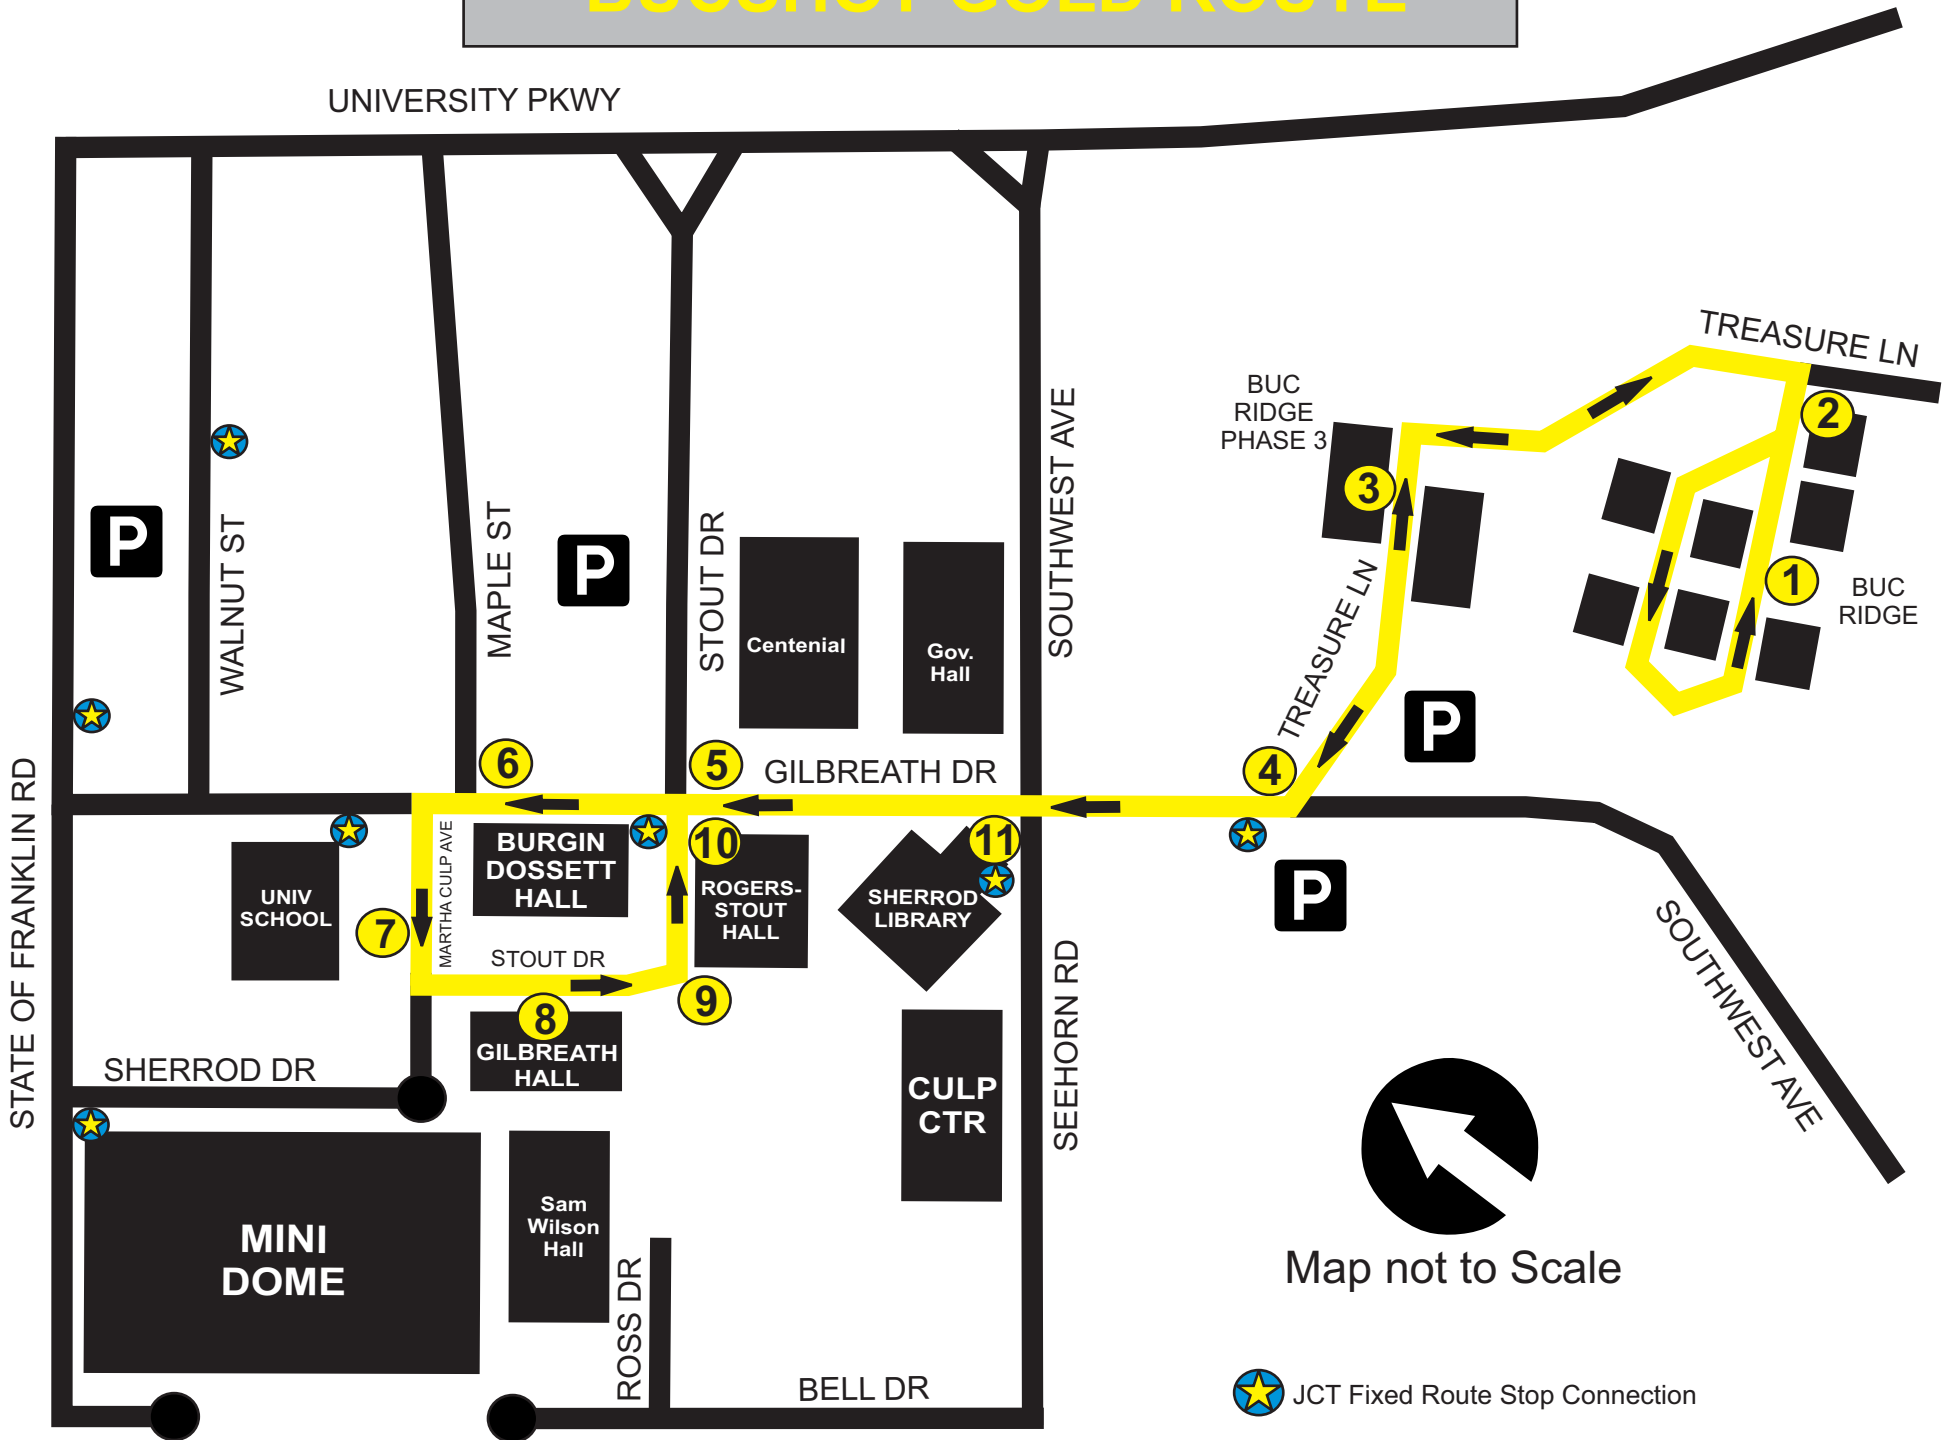

BUCSHOT GOLD ROUTE

Map not to Scale

JCT Fixed Route Stop Connection