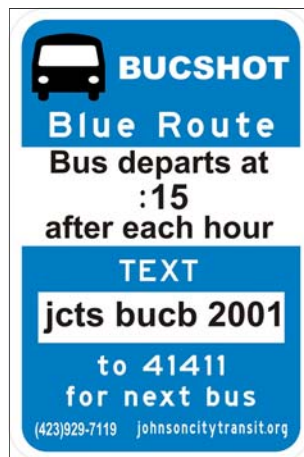

# 2022-2023 BUCSHOT Ride Guide

## How do I find out more about Bucshot Routes and maps?

Use the JCT MyRide  
text messaging codes  
on the Bucshot  
Stop Signs

For more on real-time information for  
all JCT fixed routed services Go to: