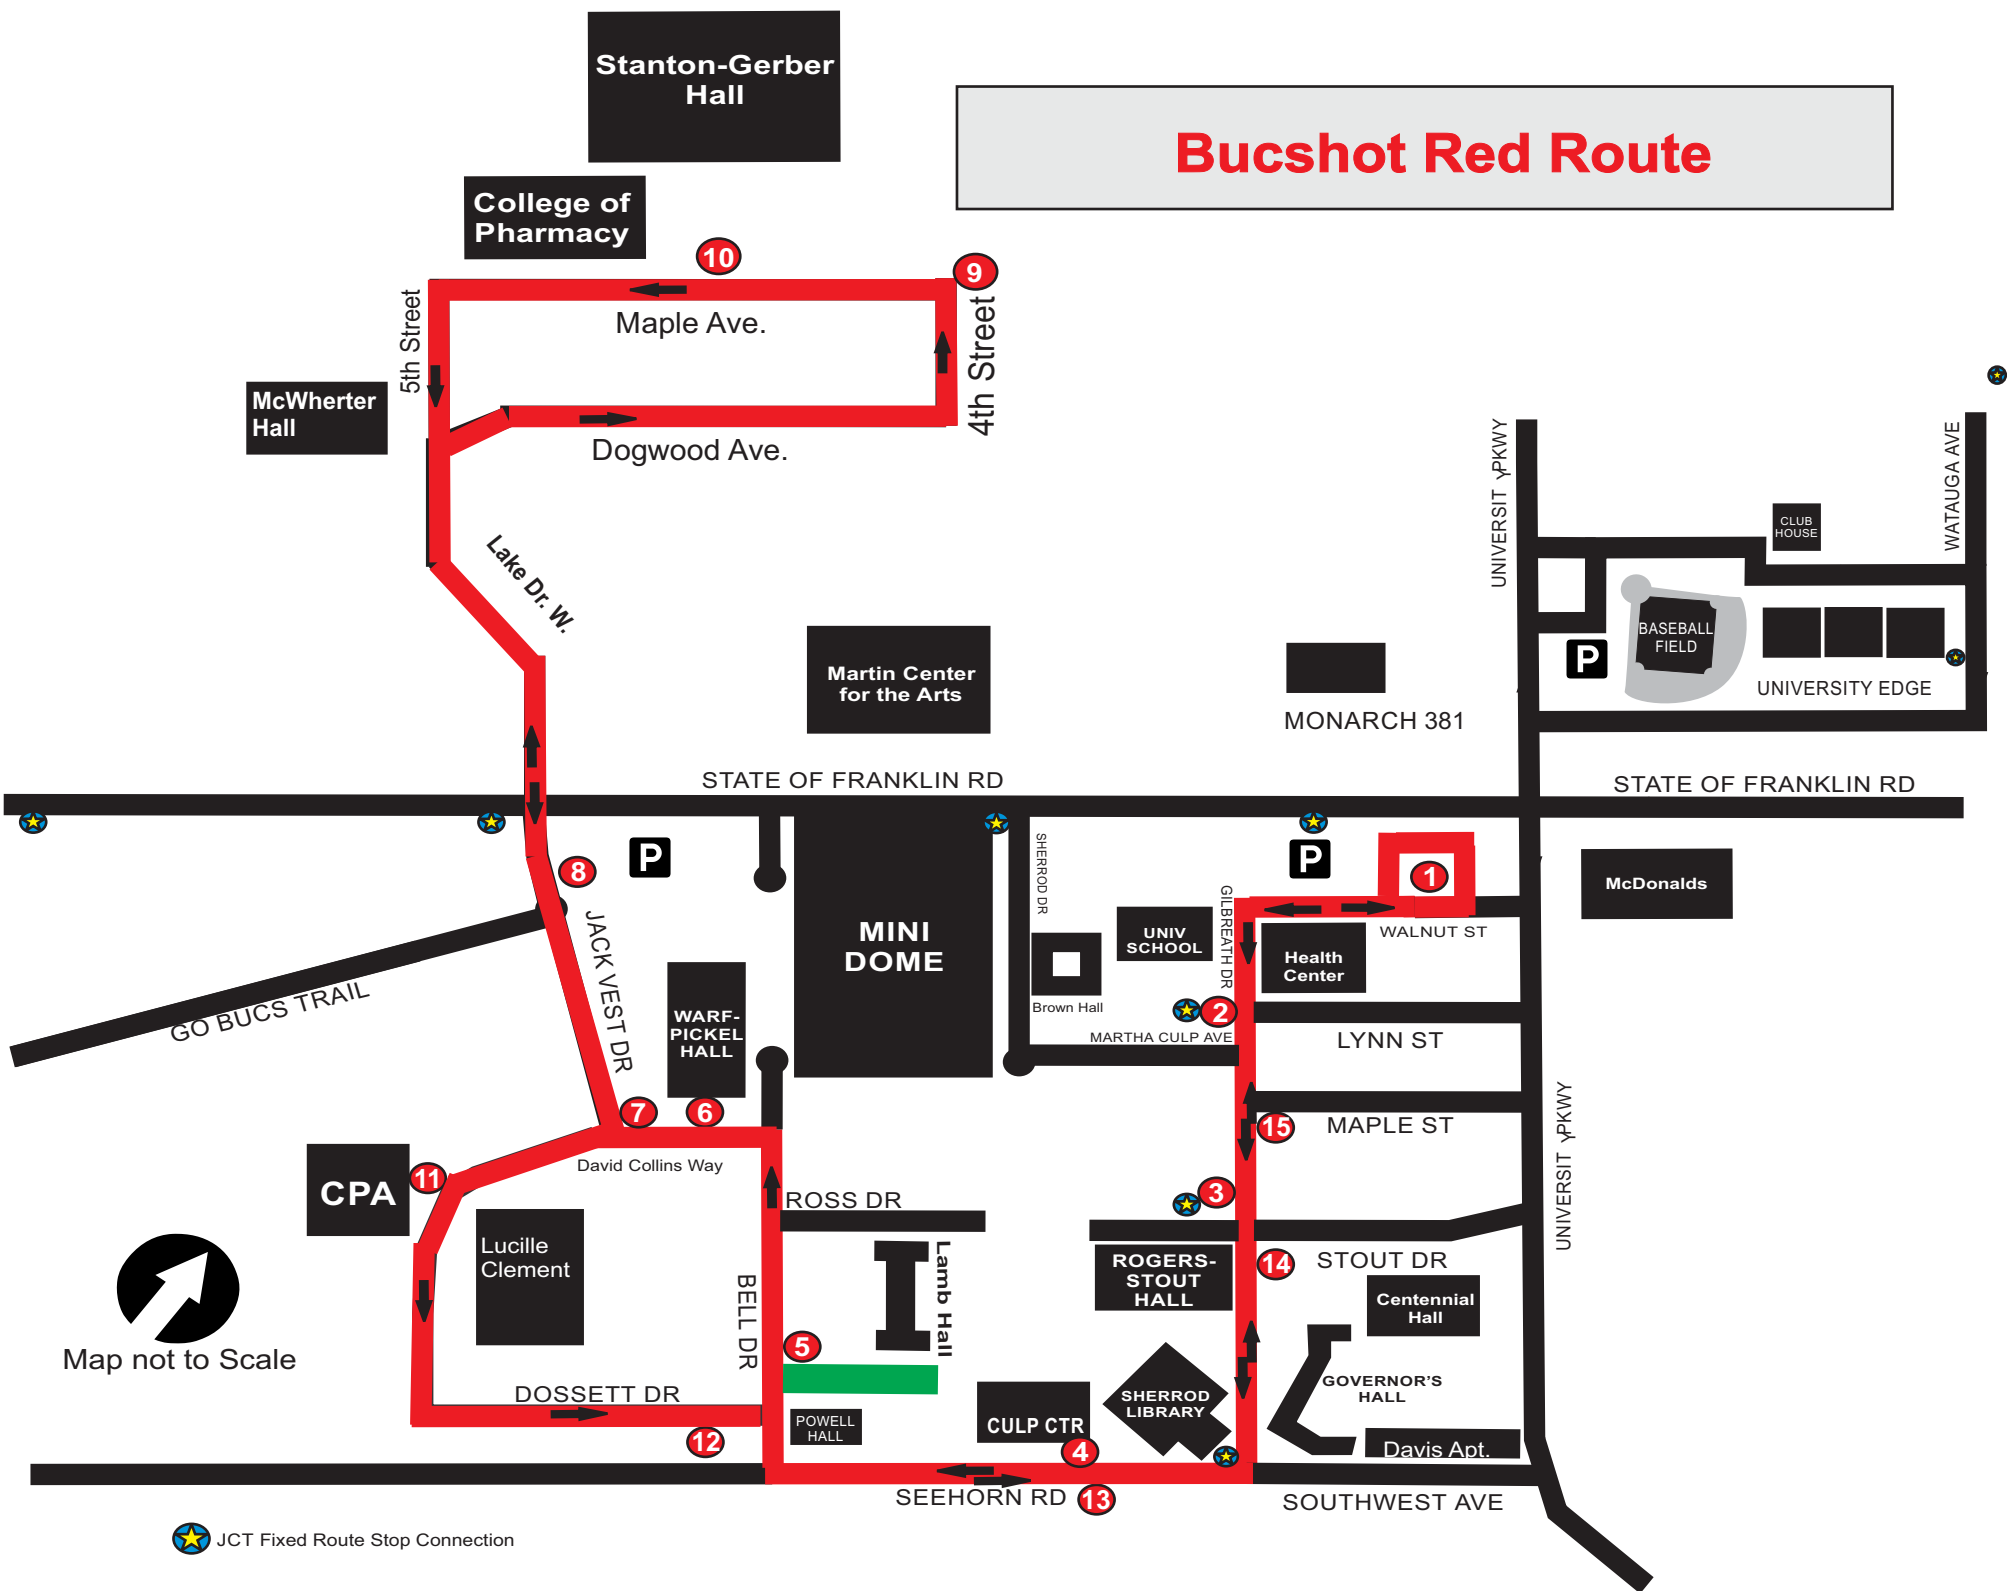

Bucshot Red Route

Map not to Scale

JCT Fixed Route Stop Connection