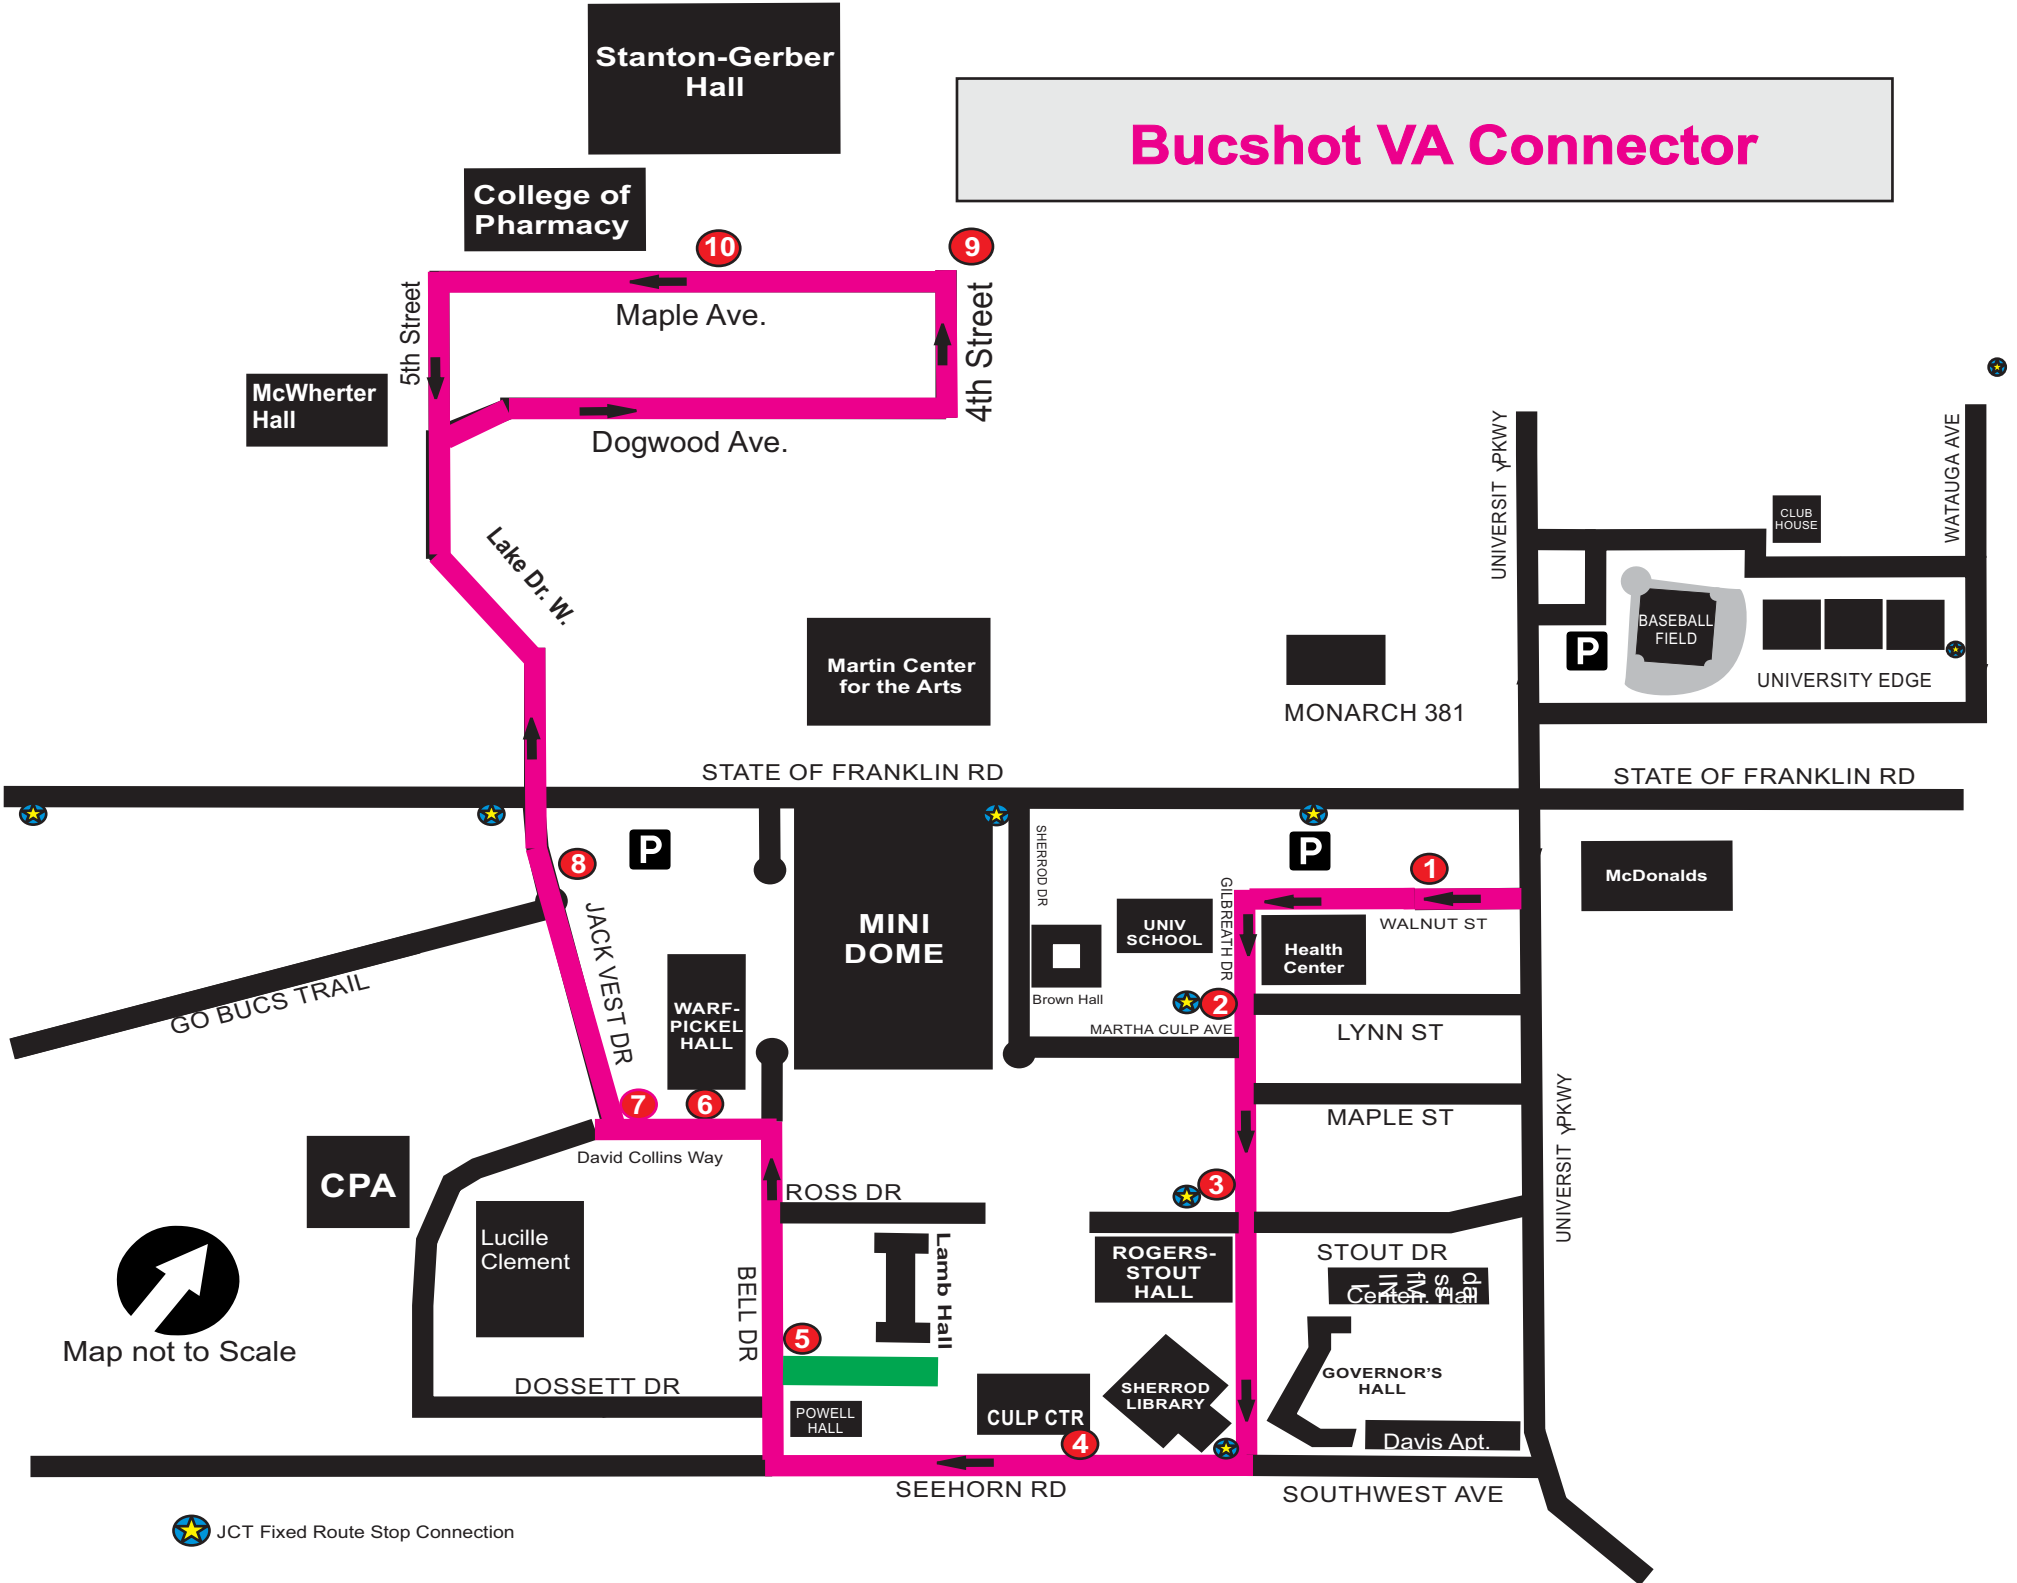

Bucshot VA Connector

Bucshot Evening Route

Monday - Friday 5:00pm - 10:45pm