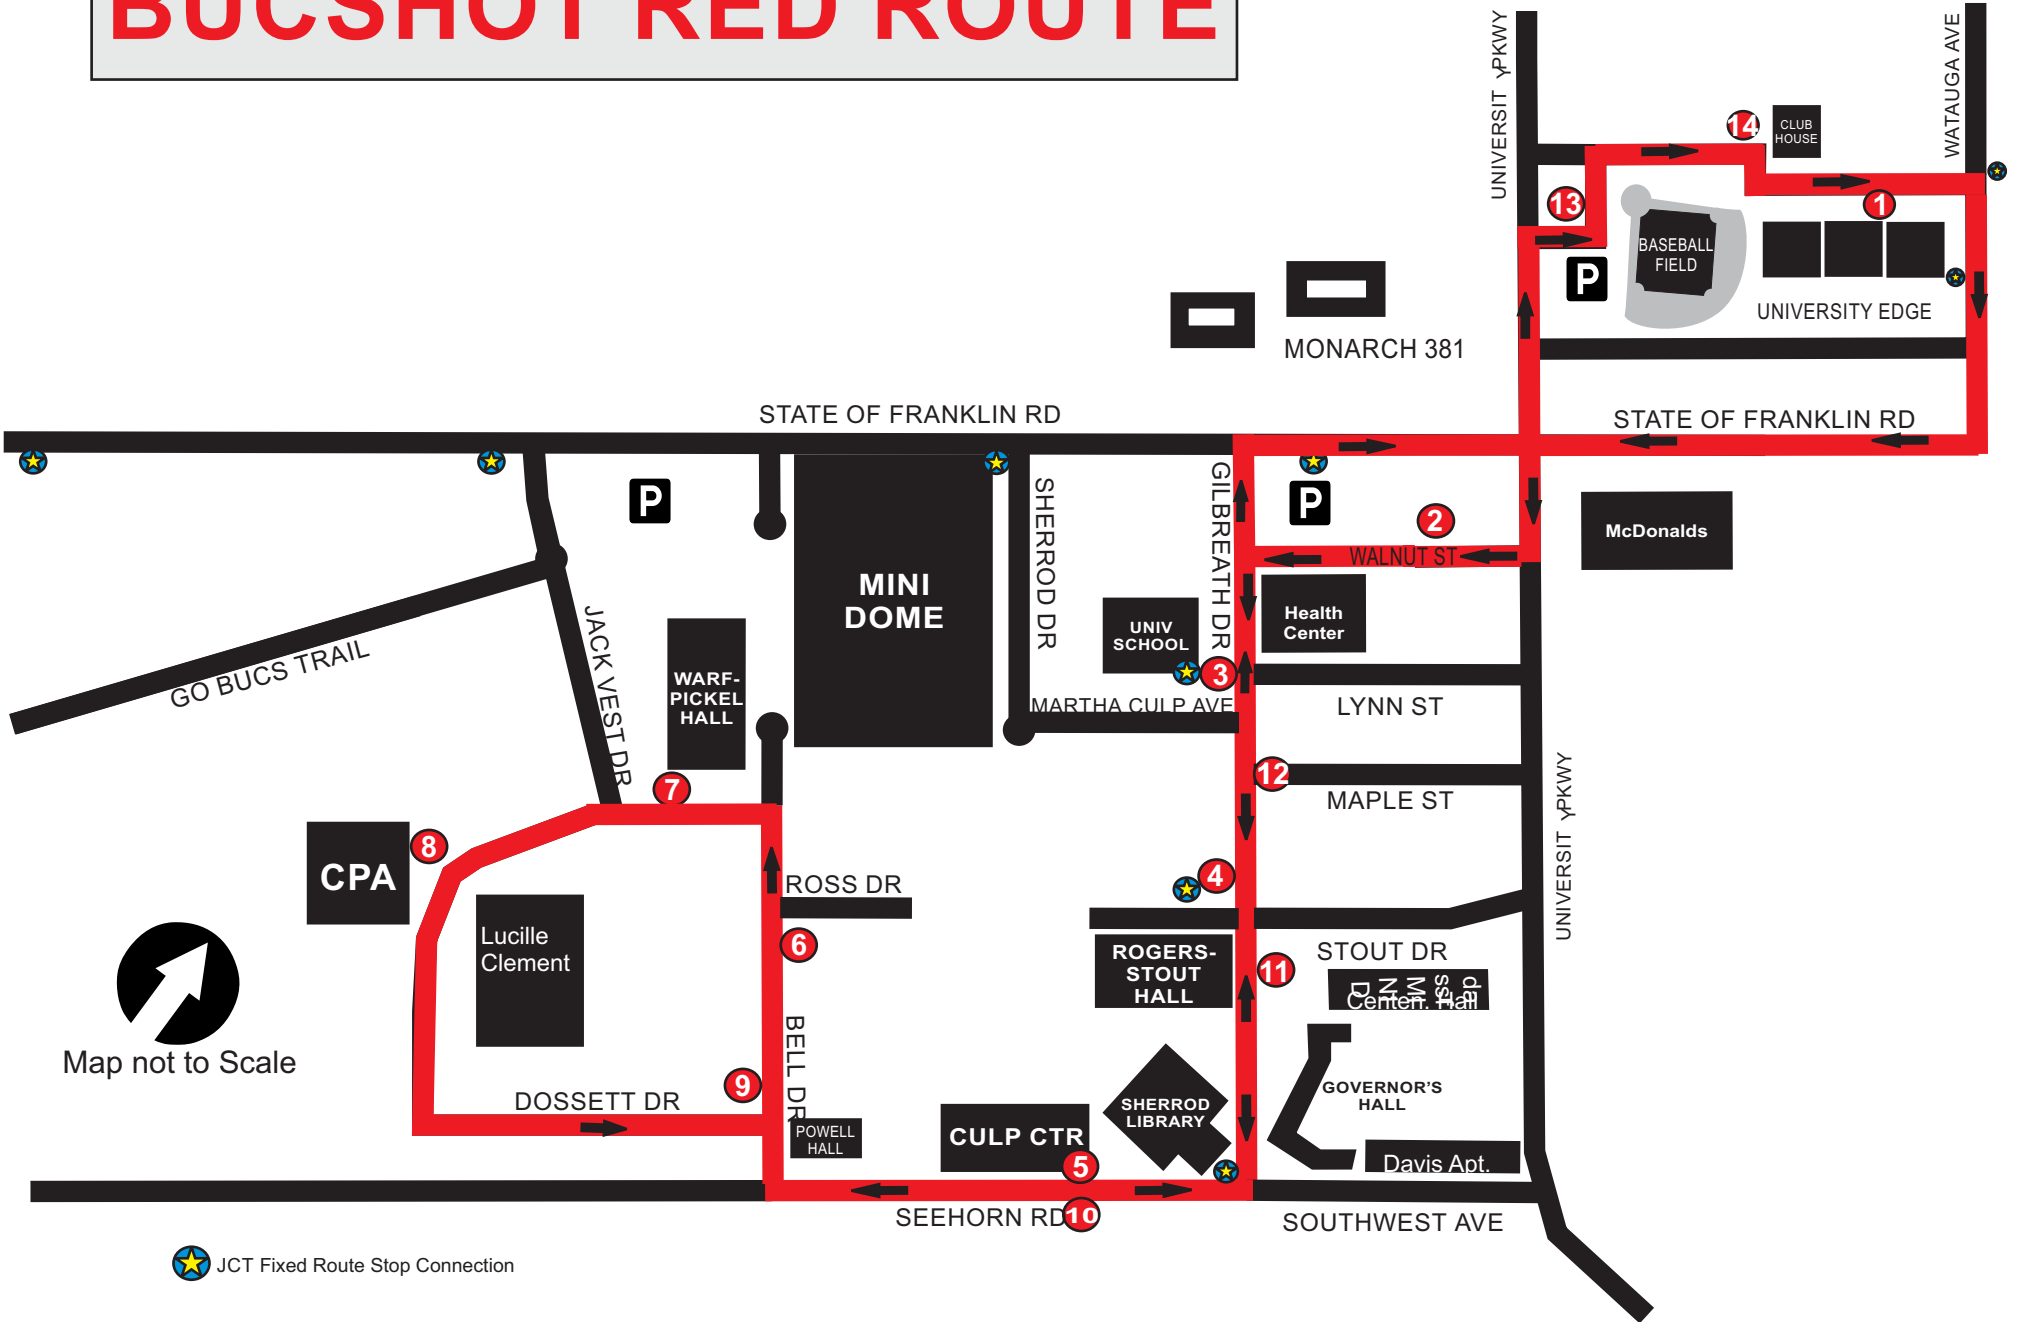

BUCSHOT RED ROUTE

JCT Fixed Route Stop Connection