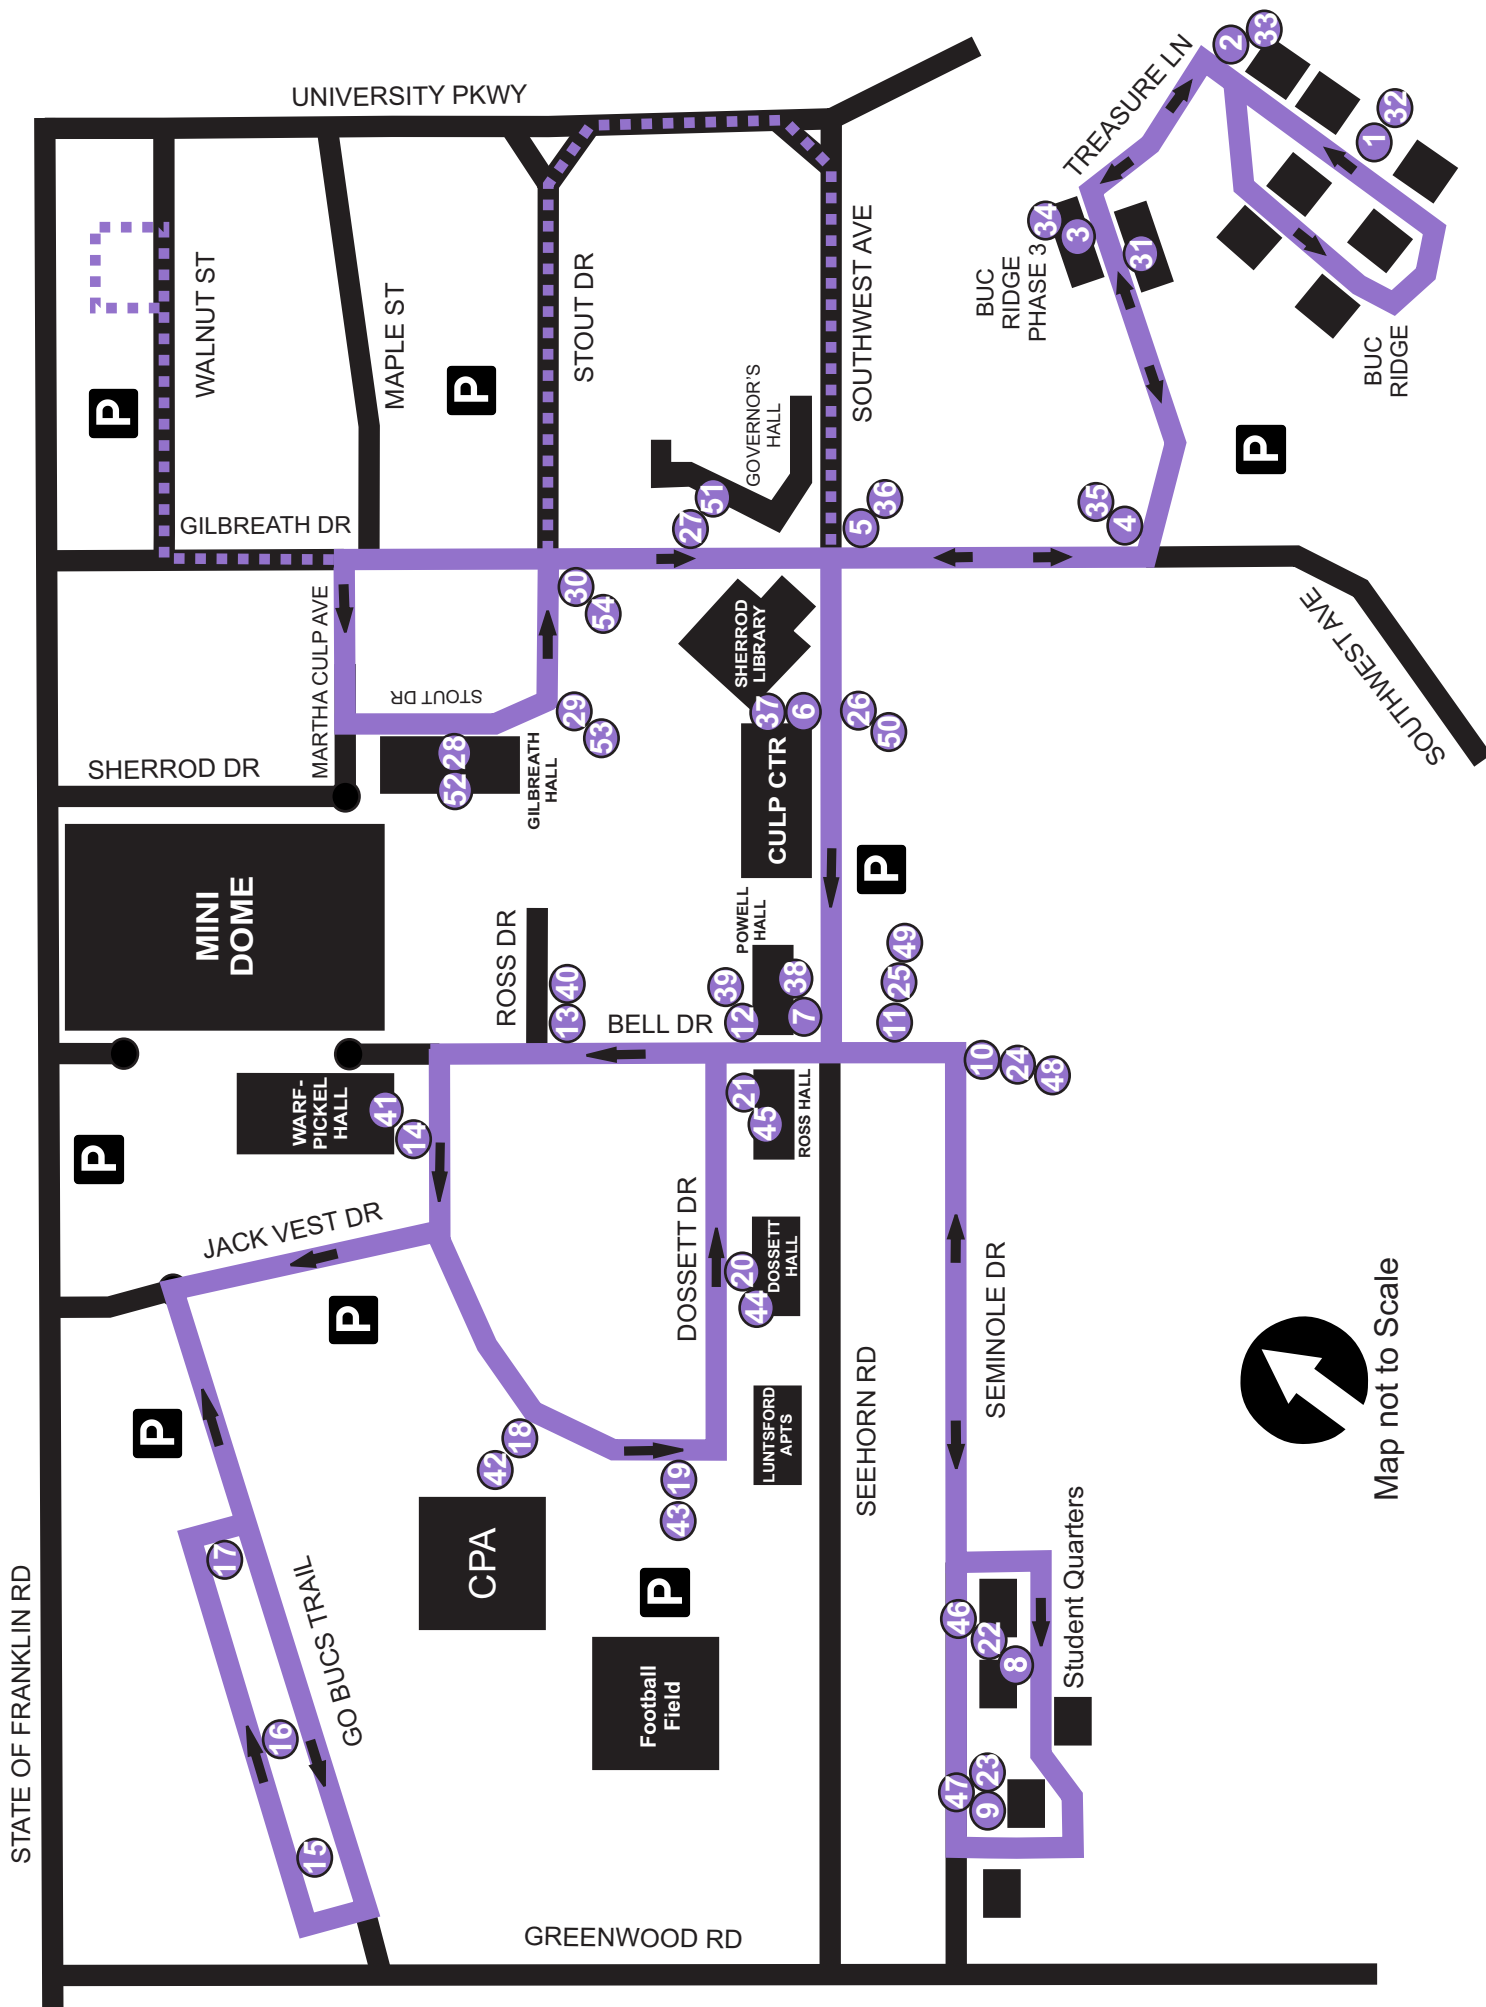

Two Buses will pickup at Stanton-Gerber Hall Stop on Maple Ave. at the end of each class.

Bucshot VA Connector

Bucshot Evening Route

Monday - Friday 5:00pm - 10:45pm

jcts buce 3029	1	Buc Ridge Shelter	5:00	6:00	7:00	8:00	9:00	10:00
jcts buce 3031	2	Buc Ridge Stop Sign	5:00	6:00	7:00	8:00	9:00	10:00
jcts buce 3030	3	Buc Ridge Phase 3	5:01	6:01	7:01	8:01	9:01	10:01
jcts buce 3032	4	Treasure Lane & Southwest	5:02	6:02	7:02	8:02	9:02	10:02
jcts buce 3034	5	Southwest & Seehorn	5:03	6:03	7:03	8:03	9:03	10:03
jcts buce 5003	6	Culp Center	5:04	6:04	7:04	8:04	9:04	10:04
jcts buce 3038	7	Seehorn & Bell	5:05	6:05	7:05	8:05	9:05	10:05
jcts buce 2001	8	Student Quarters- Lower Level	5:07	6:07	7:07	8:07	9:07	10:07
jcts buce 2002	9	Student Quarters- Upper Level	5:07	6:07	7:07	8:07	9:07	10:07
jcts buce 2011	10	Seminole - Upper Class	5:09	6:09	7:09	8:09	9:09	10:09
jcts buce 2003	11	Bell & Seehorn	5:09	6:09	7:09	8:09	9:09	10:09
jcts buce 2004	12	Powell Hall	5:10	6:10	7:10	8:10	9:10	10:10
jcts buce 2005	13	Bell & Ross	5:10	6:10	7:10	8:10	9:10	10:10
jcts buce 2006	14	Warf-Pickel Hall	5:11	6:11	7:11	8:11	9:11	10:11
jcts buce 3015	15	Lot 22a South Bus Shelter	5:12	6:12	7:12	8:12	9:12	10:12
jcts buce 3016	16	Lot 22a Center Bus Shelter	5:12	6:12	7:12	8:12	9:12	10:12
jcts buce 3017	17	Lot 22a North Bus Shelter	5:13	6:13	7:13	8:13	9:13	10:13
jcts buce 2008	18	CPA	5:15	6:15	7:15	8:15	9:15	10:15
jcts buce 2009	19	Luntsford Apts/Lucille Clement	5:16	6:16	7:16	8:16	9:16	10:16
jcts buce 3035	20	Dossett Hall	5:16	6:16	7:16	8:16	9:16	10:16
jcts buce 2010	21	Ross Hall	5:16	6:16	7:16	8:16	9:16	10:16
jcts buce 2001	22	Student Quarters- Lower Level	5:19	6:19	7:19	8:19	9:19	10:19
jcts buce 2002	23	Student Quarters- Upper Level	5:19	6:19	7:19	8:19	9:19	10:19
jcts buce 2011	24	Seminole - Upper Class	5:21	6:21	7:21	8:21	9:21	10:21
jcts buce 2003	25	Bell & Seehorn	5:22	6:22	7:22	8:22	9:22	10:22
jcts buce 3004	26	Culp Center	5:23	6:23	7:23	8:23	9:23	10:23
jcts buce 5006	27	Governors/Centennial Hall	5:24	6:24	7:24	8:24	9:24	10:24
jcts buce 4002	28	Gilbreath Hall	5:25	6:25	7:25	8:25	9:25	10:25
jcts buce 4003	29	Reece Museum	5:25	6:25	7:25	8:25	9:25	10:25
jcts buce 4004	30	Rogers-Stout Hall	5:26	6:26	7:26	8:26	9:26	10:26
jcts buce 3036	31	Buc Ridge Phase 4	5:28	6:28	7:28	8:28	9:28	10:28
jcts buce 3029	32	Buc Ridge Shelter	5:30	6:30	7:30	8:30	9:30	10:30
jcts buce 3031	33	Buc Ridge Stop Sign	5:31	6:31	7:31	8:31	9:31	10:31
jcts buce 3030	34	Buc Ridge Phase 3	5:32	6:32	7:32	8:32	9:32	10:32
jcts buce 3032	35	Treasure Lane & Southwest	5:33	6:33	7:33	8:33	9:33	10:33
jcts buce 3034	36	Southwest & Seehorn	5:34	6:34	7:34	8:34	9:34	10:34
jcts buce 5003	37	Culp Center	5:34	6:34	7:34	8:34	9:34	10:34
jcts buce 3038	38	Seehorn & Bell	5:35	6:35	7:35	8:35	9:35	10:35
jcts buce 2004	39	Powell Hall	5:35	6:35	7:35	8:35	9:35	10:35
jcts buce 2005	40	Bell & Ross	5:35	6:35	7:35	8:35	9:35	10:35
jcts buce 2006	41	Warf-Pickel Hall	5:36	6:36	7:36	8:36	9:36	10:36
jcts buce 2008	42	CPA	5:36	6:36	7:36	8:36	9:36	10:36
jcts buce 2009	43	Luntsford Apts/Lucille Clement	5:37	6:37	7:37	8:37	9:37	10:37
jcts buce 3035	44	Dossett Hall	5:37	6:37	7:37	8:37	9:37	10:37
jcts buce 2010	45	Ross Hall	5:37	6:37	7:37	8:37	9:37	10:37
jcts buce 2001	46	Student Quarters- Lower Level	5:40	6:40	7:40	8:40	9:40	10:40
jcts buce 2002	47	Student Quarters- Upper Level	5:40	6:40	7:40	8:40	9:40	10:40
jcts buce 2011	48	Seminole - Upper Class	5:42	6:42	7:42	8:42	9:42	10:42
jcts buce 2003	49	Bell & Seehorn	5:43	6:43	7:43	8:43	9:43	10:43
jcts buce 3004	50	Culp Center	5:44	6:44	7:44	8:44	9:44	10:44
jcts buce 5006	51	Governors/Centennial Hall	5:45	6:45	7:45	8:45	9:45	10:45
jcts buce 4002	52	Gilbreath Hall	5:46	6:46	7:46	8:46	9:46	10:46
jcts buce 4003	53	Reece Museum	5:46	6:46	7:46	8:46	9:46	10:46
jcts buce 4004	54	Rogers-Stout Hall	5:47	6:47	7:47	8:47	9:47	10:47