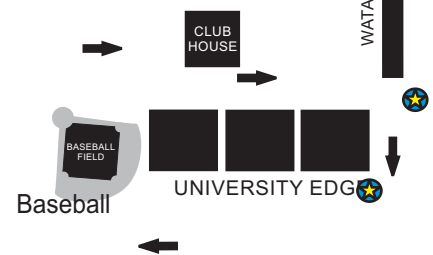

College of Pharmacy

Stanton-Gerber Hall

McWherter Hall

Martin Center for the Arts

MONARCH 815

STATE OF FRANKLIN RD

Parking Garage

MINI DOME

UNIVERSITY SCHOOL

WALNUT ST

LYNN ST

GO BUCS TRAIL

JACK VEST DR

WARF-PICKEL HALL

SHERROD DR

UNIVERSITY PKWY