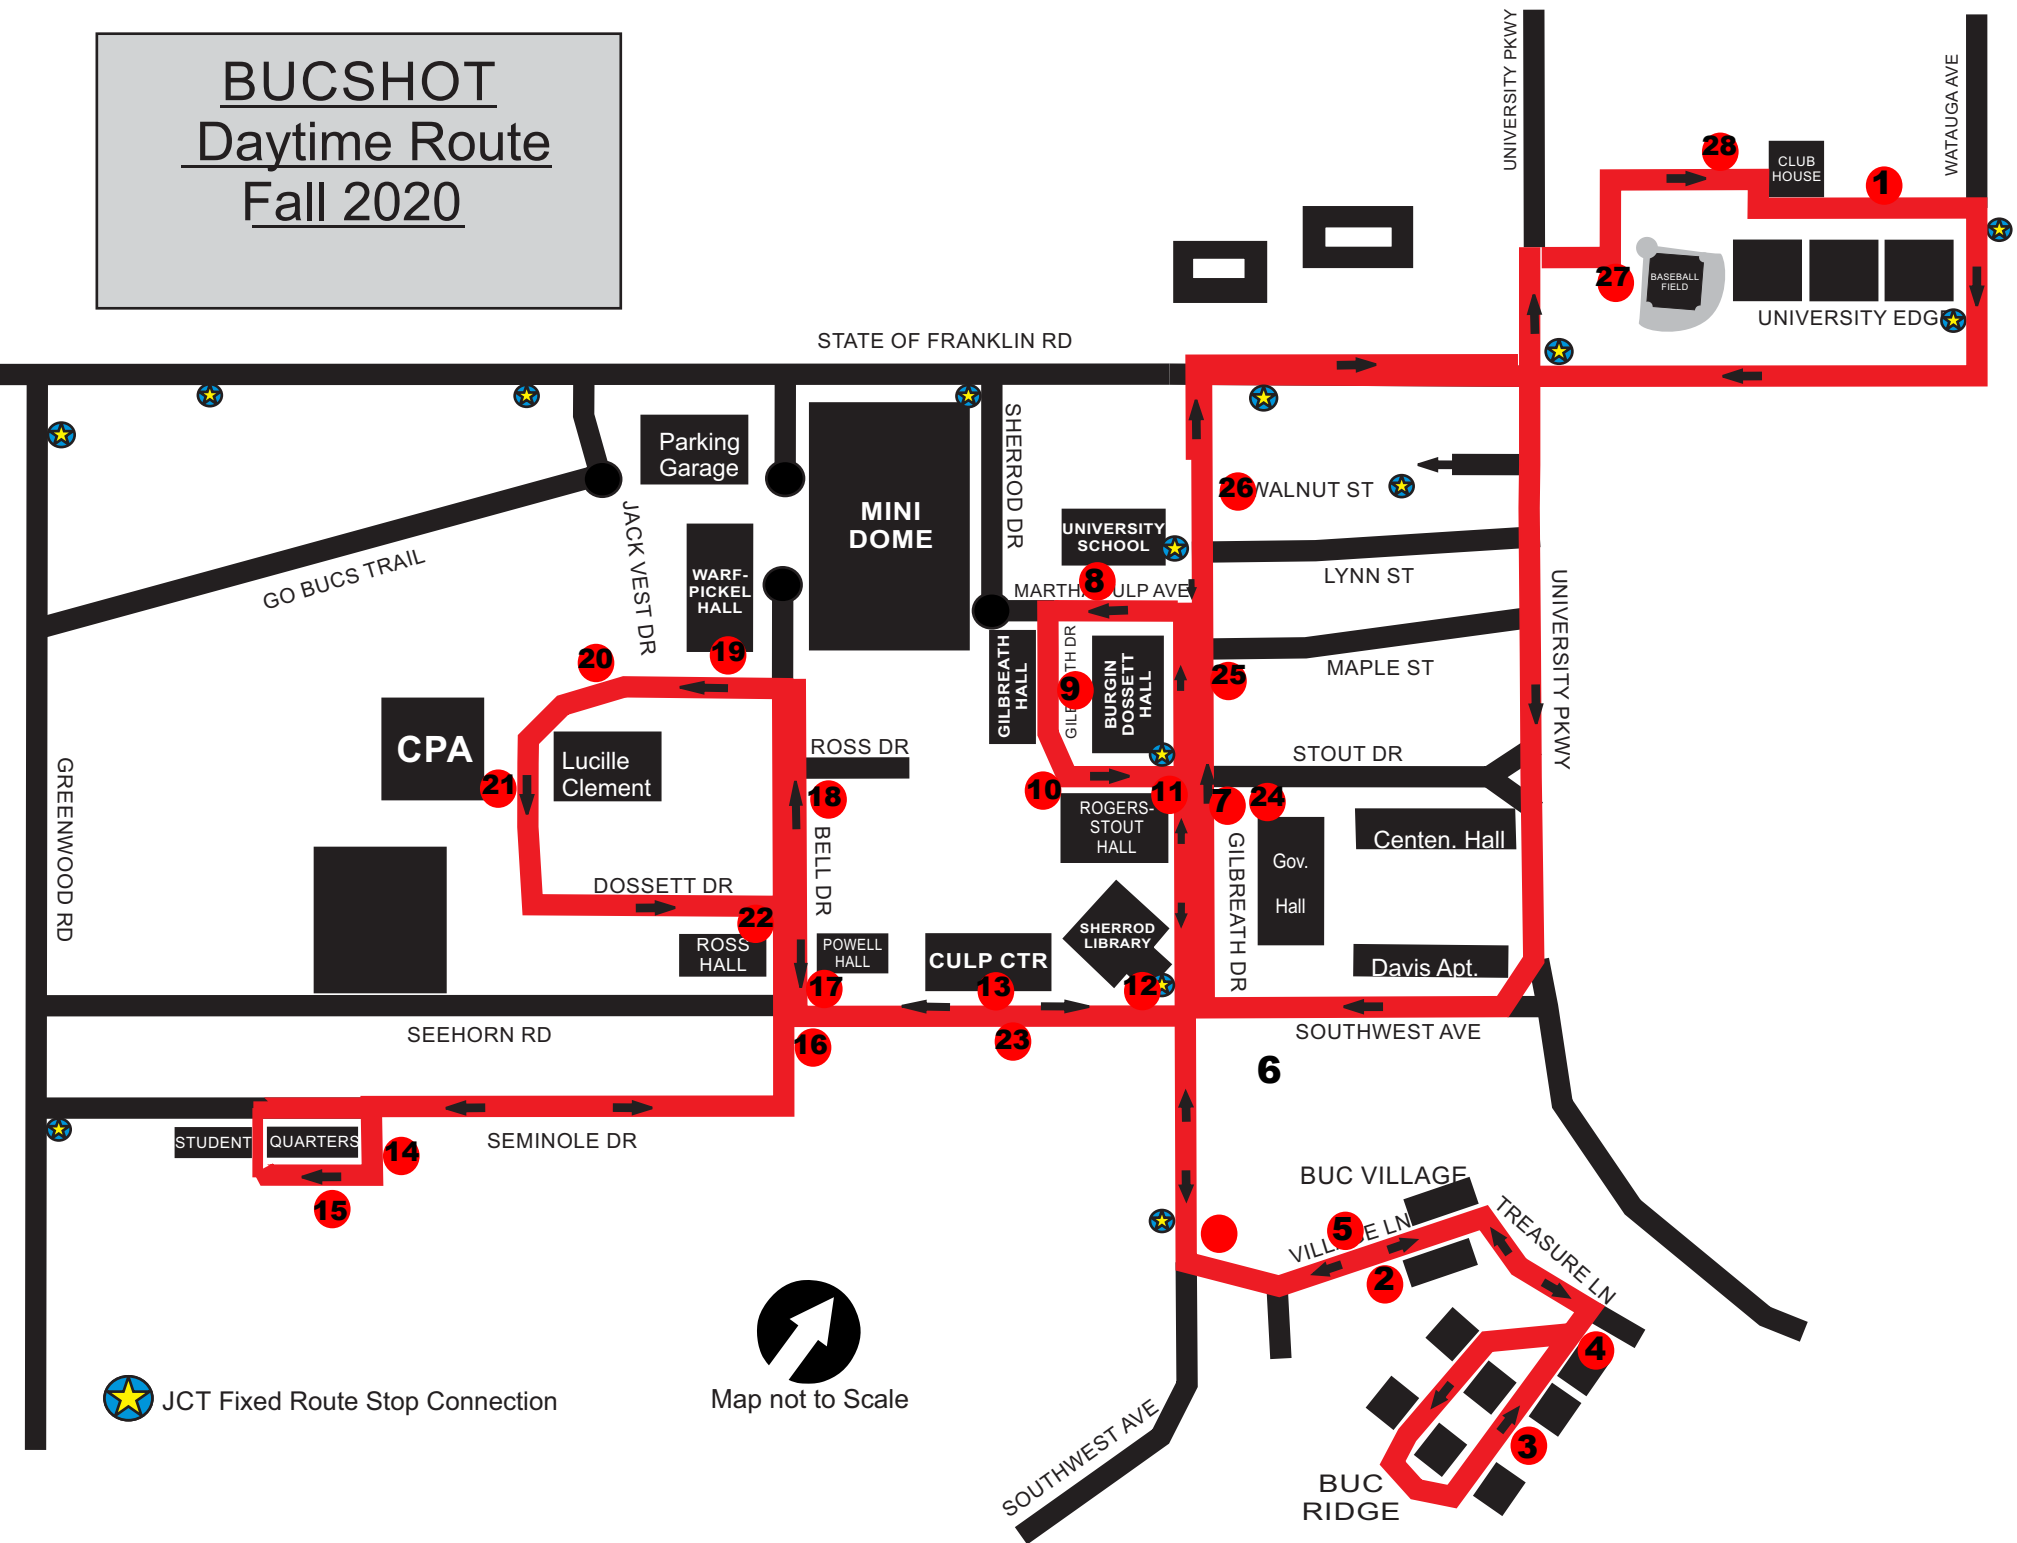

Bucshot Revised Route- Fall 2020

Monday - Friday 7:30a.m. - 4:45p.m. BUCSHOT 2020

Sequence	BUCA Stop	Times (minutes after each hour)
1	University Edge	:30, :45, :00, :15
2	Buc Ridge Phase 3	:35, :50, :05, :20
3	Buc Ridge Shelter	:37, :52, :07, :22
4	Buc Ridge Stop Sign	:37, :52, :07, :22
5	Buc Ridge Phase 3	:38, :53, :08, :23
6	Treasure Lane & Southwest	:39, :54, :09, :24
7	Rogers-Stout Hall	:40, :55, :10, :25
8	University School	:41, :56, :11, :26
9	Gilbreath Hall	:41, :56, :11, :26
10	Reece Museum	:42, :57, :12, :27
11	Rogers-Stout Hall	:42, :57, :12, :27
12	Sherrod Library	:43, :58, :13, :28
13	Culp Center	:44, :59, :14, :29
14	Student Quarters Lower	:46, :01, :16, :31
15	Student Quarters Upper	:46, :01, :16, :31
16	Bell & Seehorn	:49, :04, :19, :34
17	Powell Hall	:49, :04, :19, :34
18	Bell & Ross	:49, :04, :19, :34
19	Warf-Pickel	:50, :05, :20, :35
20	Jack Vest Drive Stop Sign	:50, :05, :20, :35
21	CPA	:50, :05, :20, :35
22	Ross Hall	:51, :06, :21, :36
23	Culp Center	:52, :07, :22, :37
24	Roger Stout	:54, :09, :24, :39
25	Gilbreath at Martha Culp Ave	:54, :09, :24, :39
26	Gilbreath at W. Walnut	:55, :10, :25, :40
27	ETSU Baseball Field	:56, :11, :26, :41
28	Univ. Edge Clubhouse	:57, :12, :27, :42

Bucshot Daytime Route Information

Bucshot will be serving the stops and times to the left Monday -Friday, from 7:30 a.m. to 4:45 p.m.

For more on real-time information and Google Trip Planner for all JCT fixed routed services Go to: www.jctmyride.com.

For additional Bucshot maps and information go to: www.johnsoncitytransit.org/bucshot

BUCSHOT Daytime Route Fall 2020

 JCT Fixed Route Stop Connection

Map not to Scale