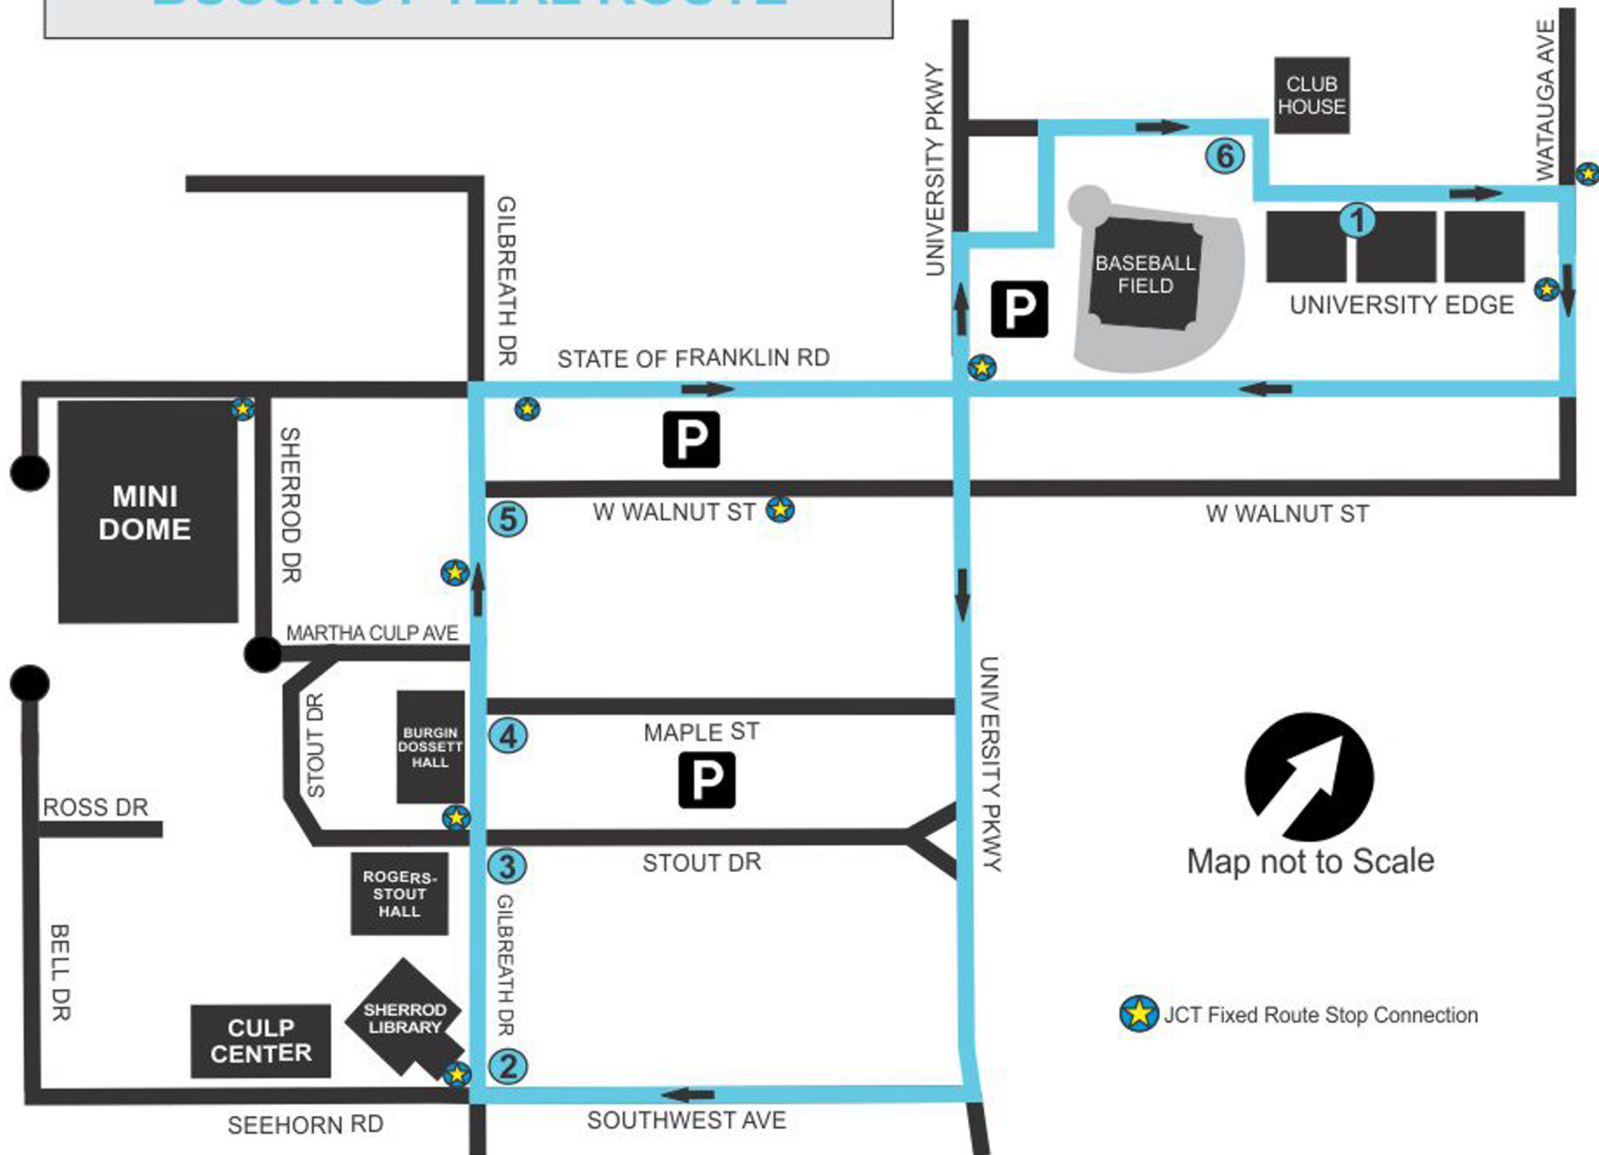

Bucshot Teal Route

Monday - Friday 7:45am - 4:00pm

1	2	3	4	5	6
University Edge - 910 Watauga	Southwest & Gilbreath	Rogers-Stout Hall	Gilbreath & Maple - Burgin Dossett Hall	Gilbreath & Walnut	University Edge Clubhouse
jcts buct 6002	jcts buct 6003	jcts buct 3006	jcts buct 3007	jcts buct 6004	jcts buct 6001
7:45	7:50	7:51	7:51	7:52	7:55
8:00	8:05	8:06	8:06	8:07	8:10
8:15	8:20	8:21	8:21	8:22	8:25
8:30	8:35	8:36	8:36	8:37	8:40
8:45	8:50	8:51	8:51	8:52	8:55
9:00	9:05	9:06	9:06	9:07	9:10
9:15	9:20	9:21	9:21	9:22	9:25
9:30	9:35	9:36	9:36	9:37	9:40
9:45	9:50	9:51	9:51	9:52	9:55
10:00	10:05	10:06	10:06	10:07	10:10
10:15	10:20	10:21	10:21	10:22	10:25
10:30	10:35	10:36	10:36	10:37	10:40
10:45	10:50	10:51	10:51	10:52	10:55
11:00	11:05	11:06	11:06	11:07	11:10
11:15	11:20	11:21	11:21	11:22	11:25
11:30	11:35	11:36	11:36	11:37	11:40
11:45	11:50	11:51	11:51	11:52	11:55
12:00	12:05	12:06	12:06	12:07	12:10
12:15	12:20	12:21	12:21	12:22	12:25
12:30	12:35	12:36	12:36	12:37	12:40
12:45	12:50	12:51	12:51	12:52	12:55
1:00	1:05	1:06	1:06	1:07	1:10
1:15	1:20	1:21	1:21	1:22	1:25
1:30	1:35	1:36	1:36	1:37	1:40
1:45	1:50	1:51	1:51	1:52	1:55
2:00	2:05	2:06	2:06	2:07	2:10
2:15	2:20	2:21	2:21	2:22	2:25
2:30	2:35	2:36	2:36	2:37	2:40
2:45	2:50	2:51	2:51	2:52	2:55
3:00	3:05	3:06	3:06	3:07	3:10
3:15	3:20	3:21	3:21	3:22	3:25
3:30	3:35	3:36	3:36	3:37	3:40
3:45	3:50	3:51	3:51	3:52	3:55

BUCSHOT TEAL ROUTE

Map not to Scale

 JCT Fixed Route Stop Connection