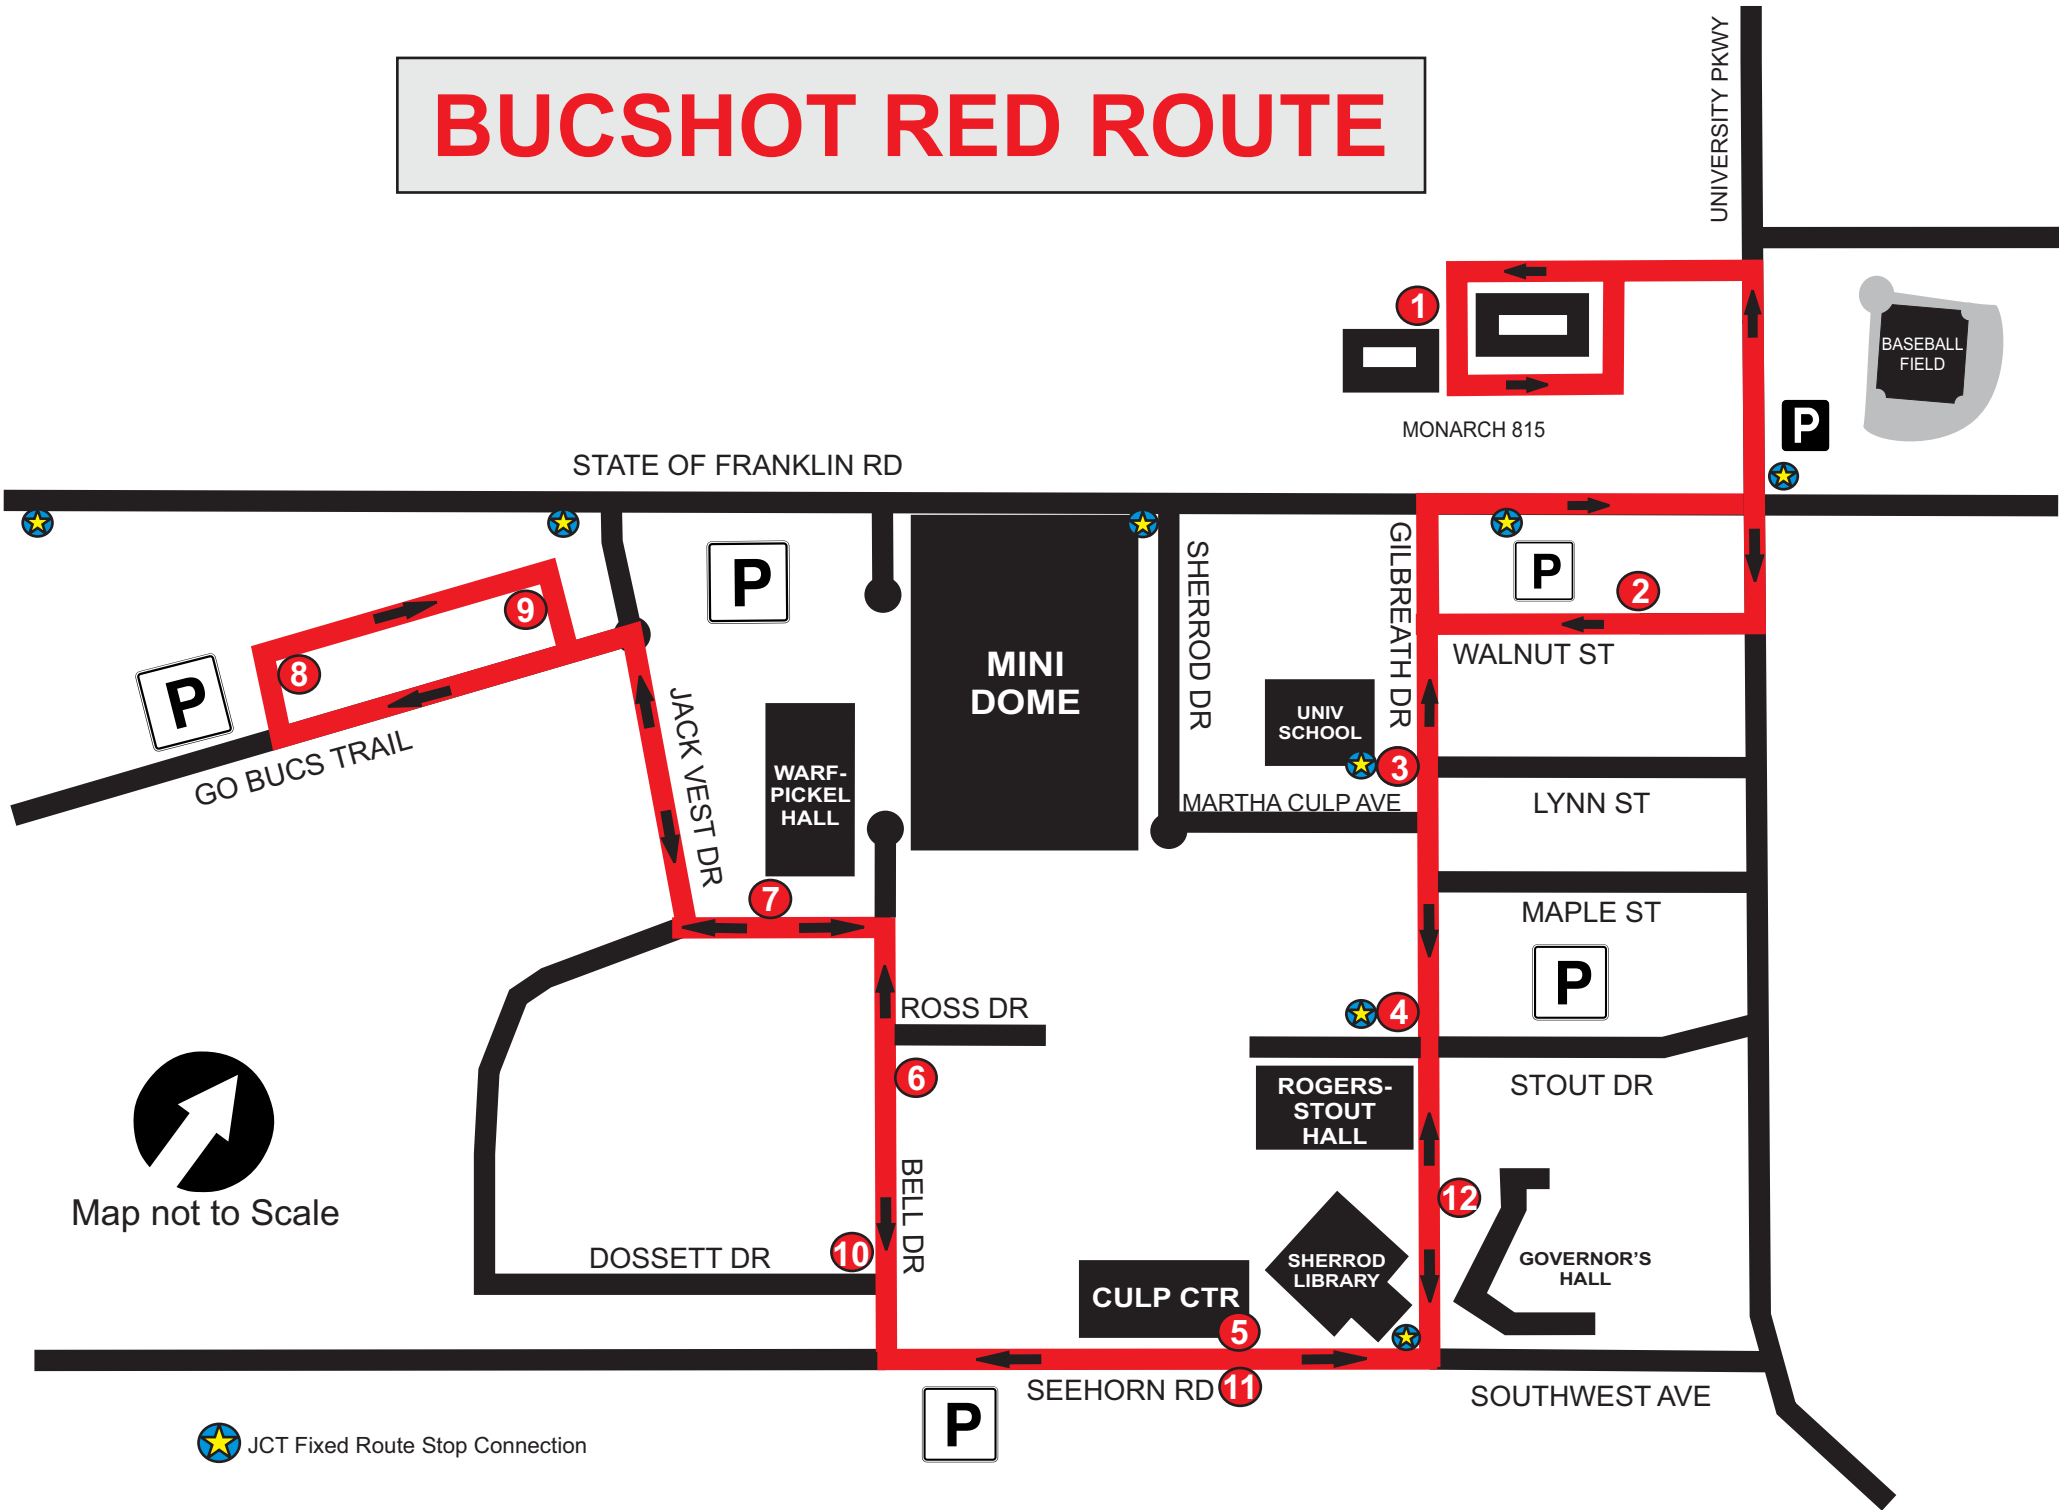

BUCSHOT RED ROUTE

Map not to Scale

 JCT Fixed Route Stop Connection