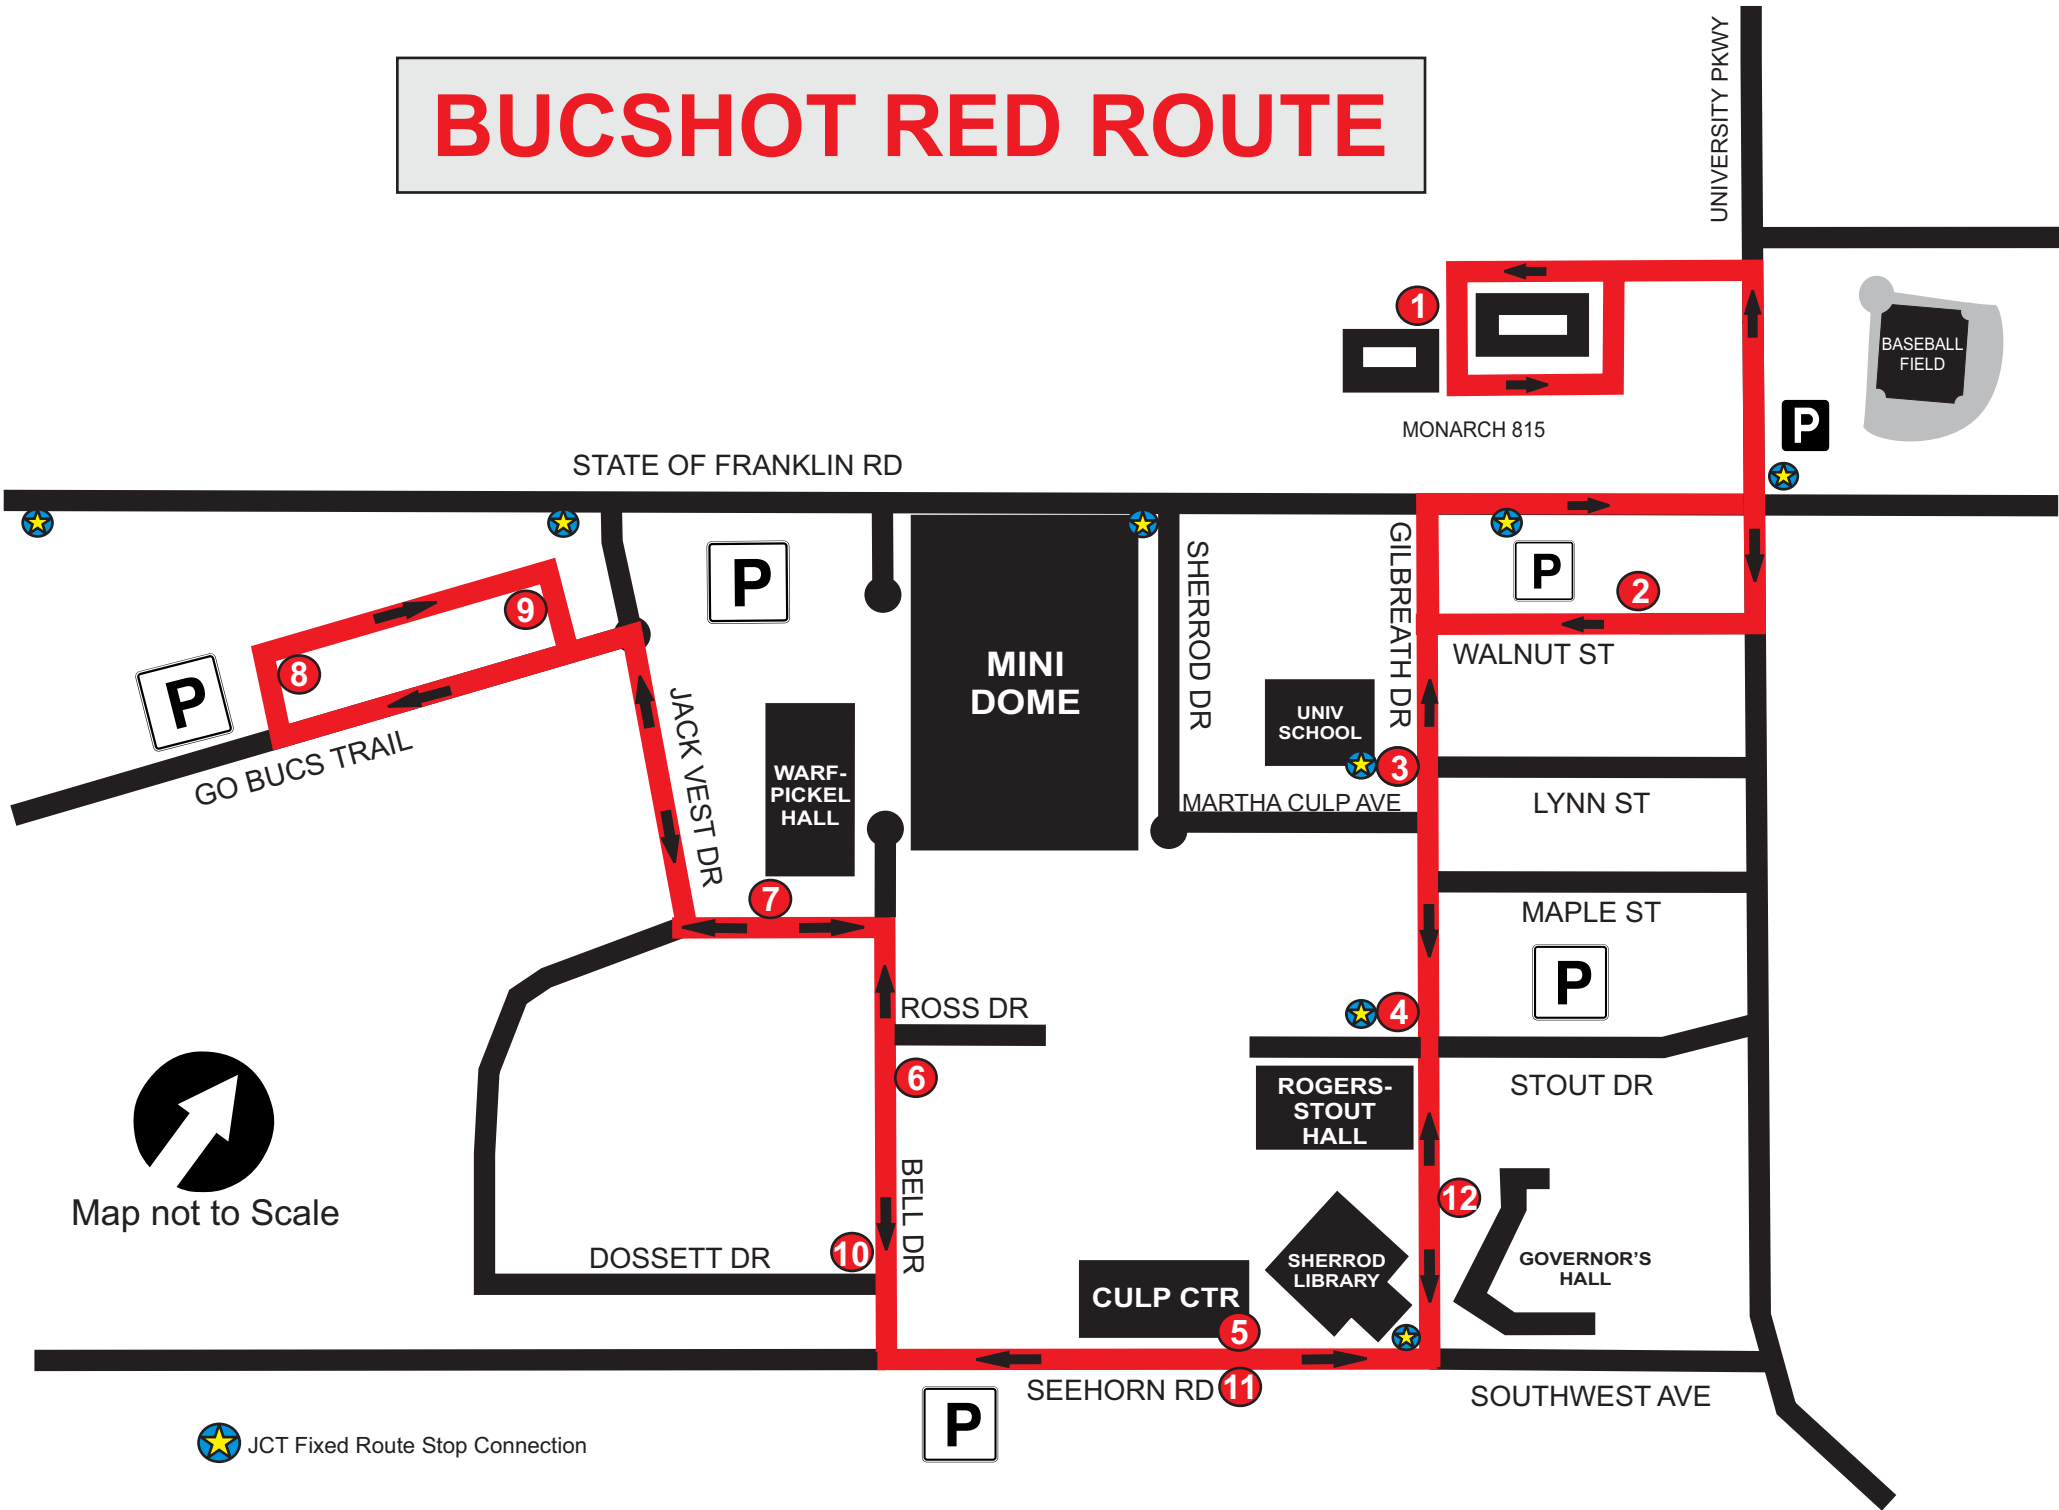

BUCSHOT RED ROUTE

Map not to Scale

 JCT Fixed Route Stop Connection