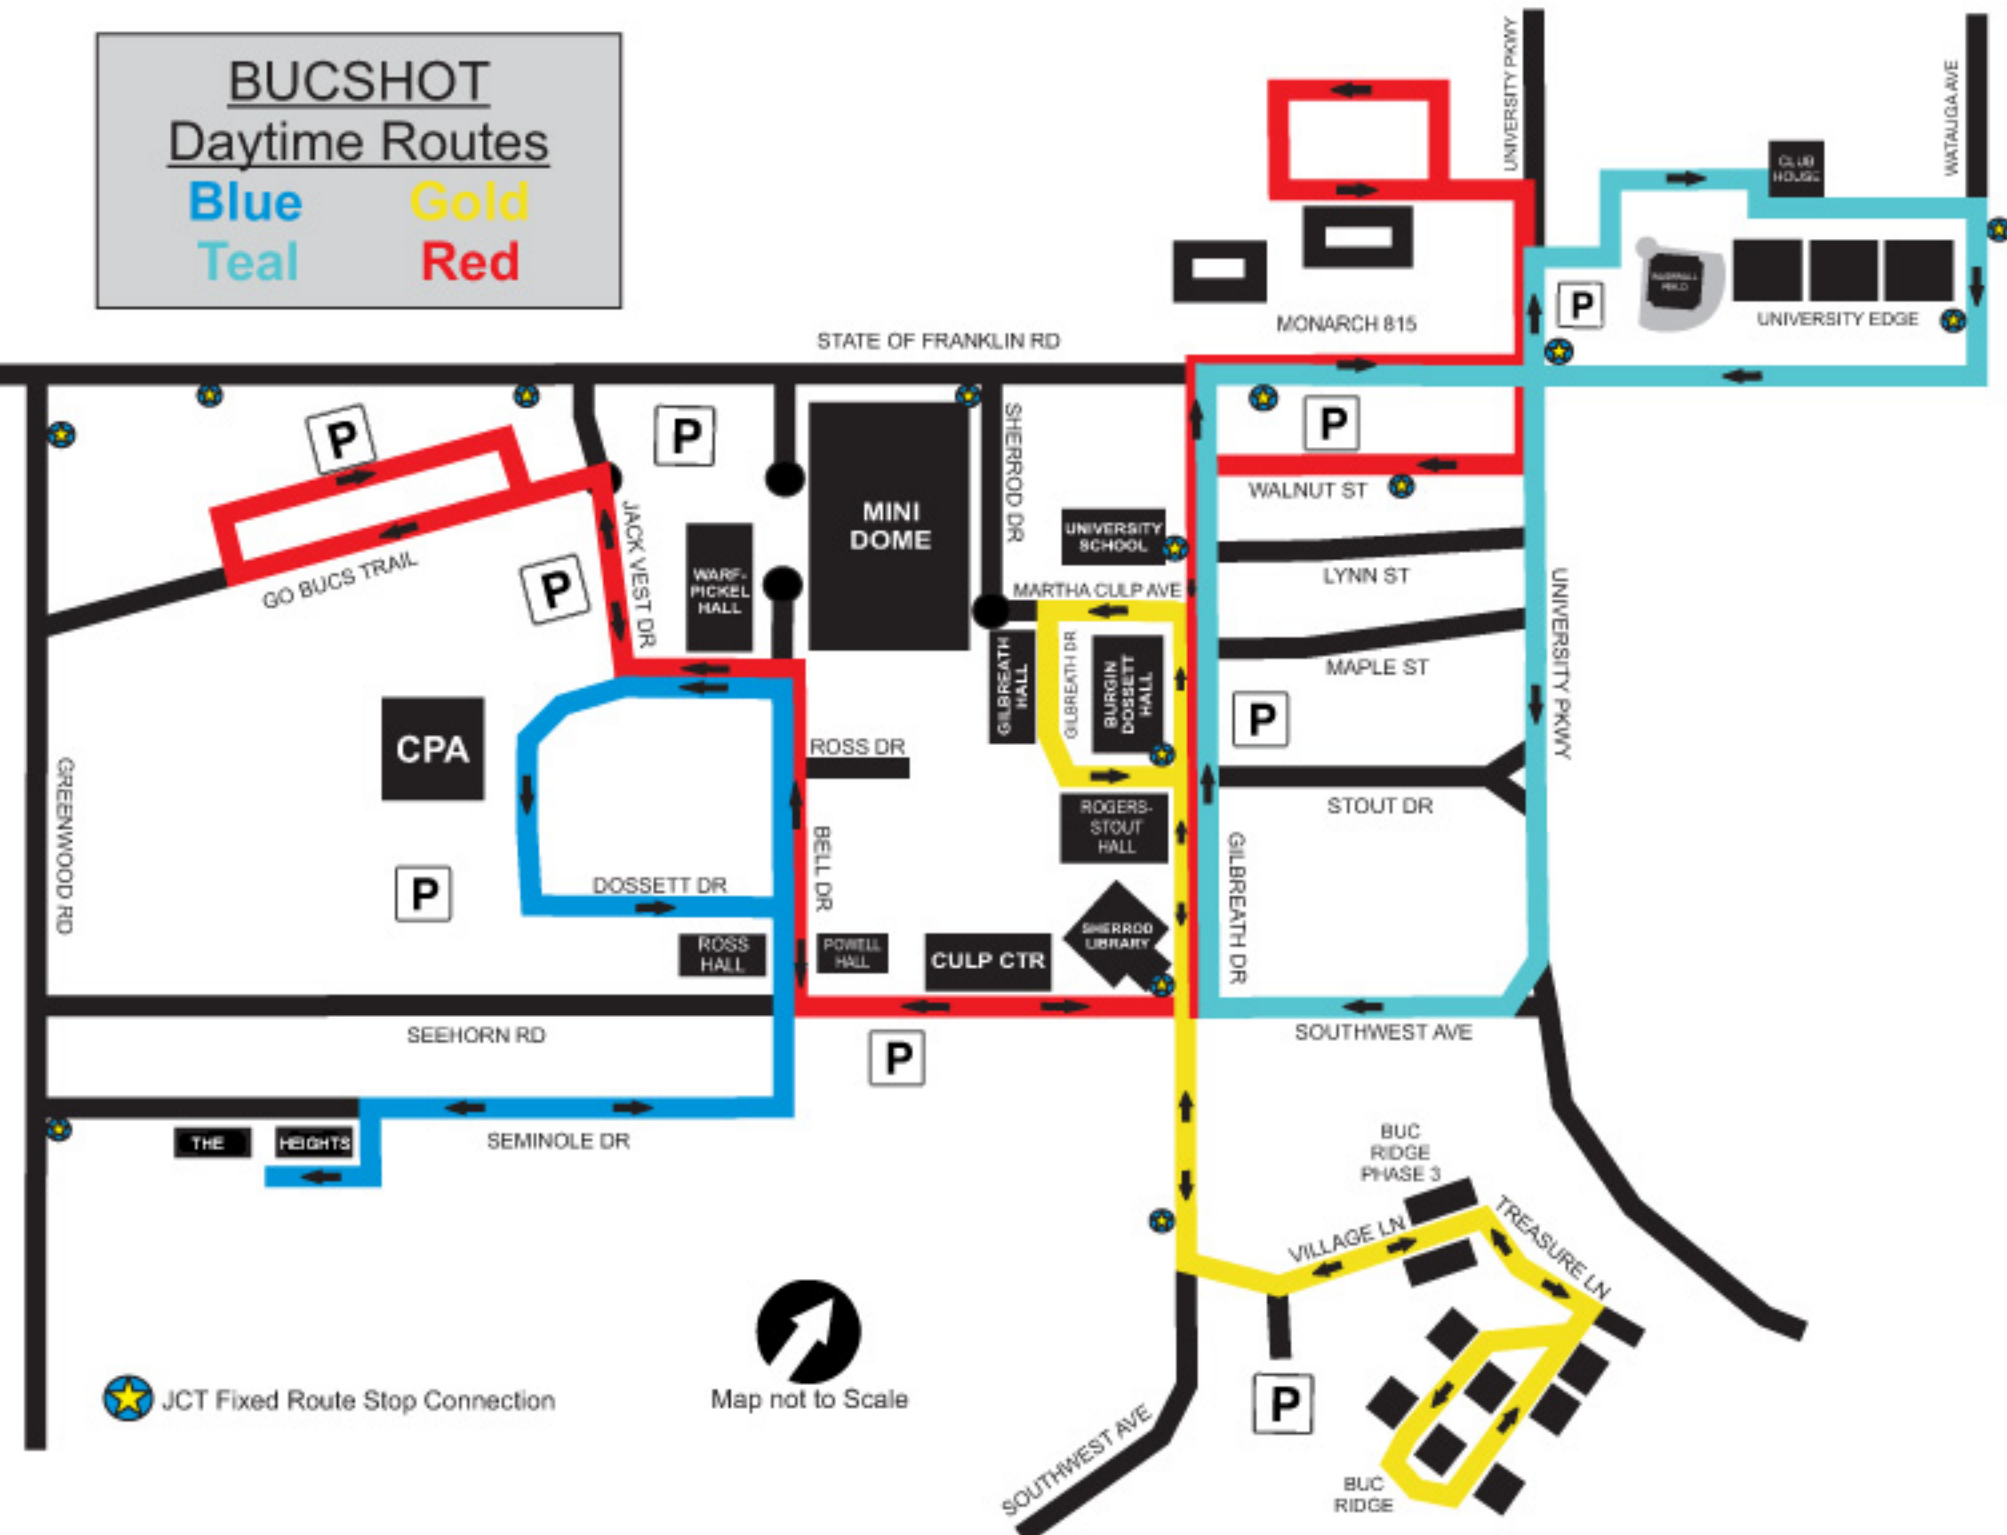

BUCSHOT Daytime Routes

Blue
Teal
Gold
Red

JCT Fixed Route Stop Connection

Map not to Scale